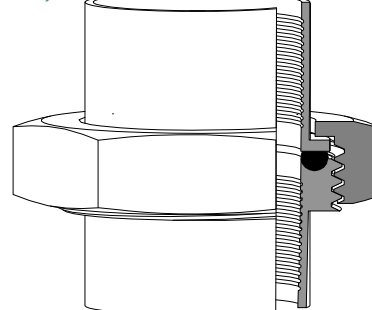

## BSM EXPANDON LINER

(EXPL)

SIZE	PRICE
25mm	12.00
38mm	15.00
50mm	16.00
63mm	22.00
76mm	30.00
100mm	40.00

*Material Grade: 304*

## BSM MALE\*/BSP MALE ADAPTOR

(AD3)

SIZE	PRICE
25mm	57.00
38mm	70.00
50mm	74.00
63mm	89.00
76mm	98.00
100mm	127.00

*\*MALE IS FLAT FACED*

## BSM EXPANDON UNION

(EXPU)

SIZE	PRICE
25mm	34.00
38mm	43.50
50mm	49.00
63mm	64.20
76mm	75.70
100mm	100.60

*Material Grade: 304*