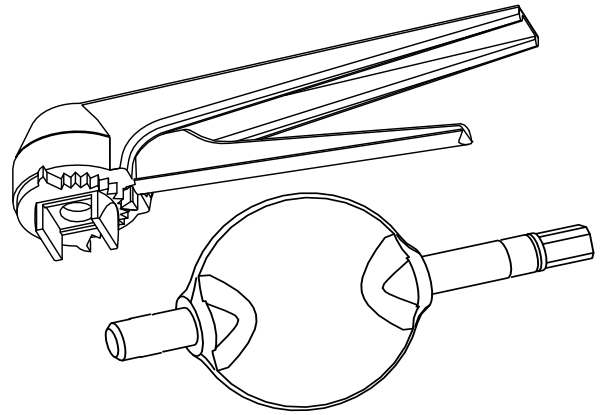

GEORDI B'FLY VALVE P/PLAIN

(GBVP)

SIZE	PRICE
12mm	136.00
18mm	136.00
25mm	136.00
38mm	140.00
50mm	170.00
63mm	190.00
76mm	210.00
100mm	260.00
150mm	900.00
200mm	1200.00

GEORDI B'FLY SPARE PARTS

SIZE	FLAPS	MULTI POS HANDLE
12mm	42.00	35.00
18mm	42.00	35.00
25mm	42.00	35.00
38mm	47.00	35.00
50mm	55.00	35.00
63mm	63.00	35.00
76mm	74.00	35.00
100mm	107.00	35.00
	(GBV1)	(GBV3)

GEORDI B'FLY VALVE C/W BSM MALE ENDS

(GBVM)

SIZE	PRICE
25mm	200.00
38mm	230.00
50mm	270.00
63mm	325.00
76mm	370.00
100mm	420.00

BSM ENDS

GEORDI B'FLY VALVE C/W FERRULE ENDS

(GBVF)

SIZE	PRICE
25mm	227.00
38mm	247.00
50mm	279.00
63mm	328.00
76mm	354.00
100mm	442.00

GEORDI B'FLY VALVE P/P C/W VERTICAL ACTUATOR

(GBVA)

(GBV4)

SIZE	PRICE
25mm	556.00
38mm	560.00
50mm	590.00
63mm	610.00
76mm	630.00
100mm	680.00

Available in Air-Air or Air-Spring configurations

VERTICAL ACTUATOR ONLY

SIZE	PRICE
25mm	320.00
38mm	320.00
50mm	320.00
63mm	320.00
76mm	320.00
100mm	320.00