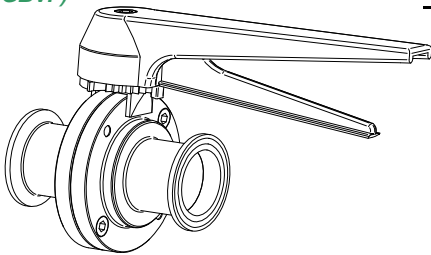

GEORDI B'FLY VALVE P/PLAIN

(GBVP)

SIZE	PRICE
12mm	136.00
18mm	136.00
25mm	136.00
38mm	140.00
50mm	170.00
63mm	190.00
76mm	210.00
100mm	260.00
150mm	900.00
200mm	1200.00

GEORDI B'FLY SPARE PARTS

SIZE	FLAPS	MULTI POS HANDLE
12mm	42.00	35.00
18mm	42.00	35.00
25mm	42.00	35.00
38mm	47.00	35.00
50mm	55.00	35.00
63mm	63.00	35.00
76mm	74.00	35.00
100mm	107.00	35.00
	(GBV1)	(GBV3)

GEORDI B'FLY VALVE C/W BSM MALE ENDS

(GBVM)

SIZE	PRICE
25mm	200.00
38mm	230.00
50mm	270.00
63mm	325.00
76mm	370.00
100mm	420.00

BSM ENDS

GEORDI B'FLY VALVE C/W FERRULE ENDS

(GBVF)

SIZE	PRICE
25mm	227.00
38mm	247.00
50mm	279.00
63mm	328.00
76mm	354.00
100mm	442.00

GEORDI B'FLY VALVE P/P C/W VERTICAL ACTUATOR

(GBVA)

(GBV4)

SIZE	PRICE
25mm	556.00
38mm	560.00
50mm	590.00
63mm	610.00
76mm	630.00
100mm	680.00

Available in Air-Air or Air-Spring configurations

VERTICAL ACTUATOR ONLY

SIZE	PRICE
25mm	320.00
38mm	320.00
50mm	320.00
63mm	320.00
76mm	320.00
100mm	320.00