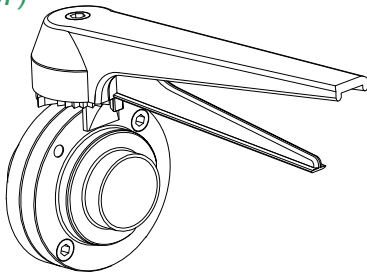

GEORDI B'FLY VALVE P/PLAIN

(GBVP)

SIZE	PRICE
12mm	136.00
18mm	136.00
25mm	136.00
38mm	140.00
50mm	170.00
63mm	190.00
76mm	210.00
100mm	260.00
150mm	900.00
200mm	1200.00

GEORDI B'FLY SPARE PARTS

SIZE	FLAPS	MULTI POS HANDLE
12mm	42.00	35.00
18mm	42.00	35.00
25mm	42.00	35.00
38mm	47.00	35.00
50mm	55.00	35.00
63mm	63.00	35.00
76mm	74.00	35.00
100mm	107.00	35.00
	(GBV1)	(GBV3)

GEORDI B'FLY VALVE C/W BSM MALE ENDS

(GBVM)

SIZE	PRICE
25mm	200.00
38mm	230.00
50mm	270.00
63mm	325.00
76mm	370.00
100mm	420.00

BSM ENDS

GEORDI B'FLY VALVE C/W FERRULE ENDS

(GBVF)

SIZE	PRICE
25mm	227.00
38mm	247.00
50mm	279.00
63mm	328.00
76mm	354.00
100mm	442.00

GEORDI B'FLY VALVE P/P C/W VERTICAL ACTUATOR

(GBVA)

(GBV4)

SIZE	PRICE
25mm	556.00
38mm	560.00
50mm	590.00
63mm	610.00
76mm	630.00
100mm	680.00

Available in Air-Air or Air-Spring configurations

VERTICAL ACTUATOR ONLY

SIZE	PRICE
25mm	320.00
38mm	320.00
50mm	320.00
63mm	320.00
76mm	320.00
100mm	320.00