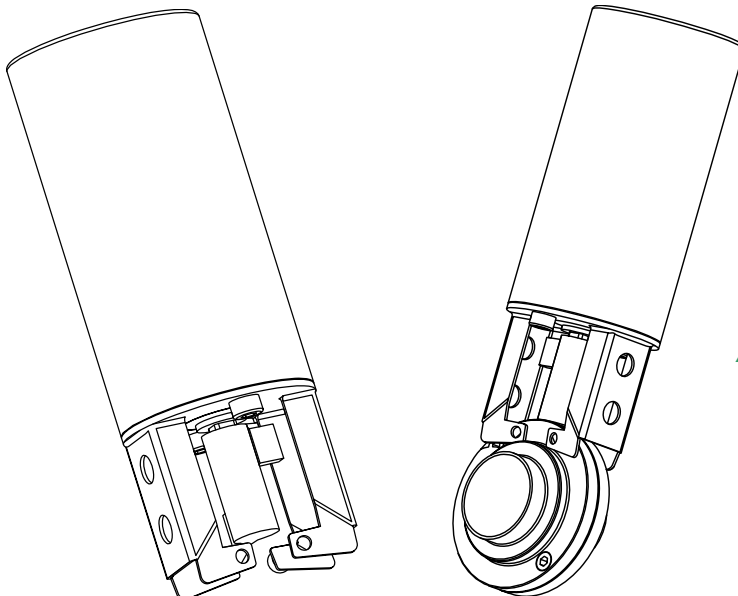

GEORDI B'FLY VALVE P/PLAIN

(GBVP)

SIZE	PRICE
12mm	136.00
18mm	136.00
25mm	136.00
38mm	140.00
50mm	170.00
63mm	190.00
76mm	210.00
100mm	260.00
150mm	900.00
200mm	1200.00

GEORDI B'FLY SPARE PARTS

SIZE	FLAPS	MULTI POS HANDLE
12mm	42.00	35.00
18mm	42.00	35.00
25mm	42.00	35.00
38mm	47.00	35.00
50mm	55.00	35.00
63mm	63.00	35.00
76mm	74.00	35.00
100mm	107.00	35.00
	(GBV1)	(GBV3)

GEORDI B'FLY VALVE C/W BSM MALE ENDS

(GBVM)

SIZE	PRICE
25mm	200.00
38mm	230.00
50mm	270.00
63mm	325.00
76mm	370.00
100mm	420.00

BSM ENDS

GEORDI B'FLY VALVE C/W FERRULE ENDS

(GBVF)

SIZE	PRICE
25mm	227.00
38mm	247.00
50mm	279.00
63mm	328.00
76mm	354.00
100mm	442.00

GEORDI B'FLY VALVE P/P C/W VERTICAL ACTUATOR

(GBVA)

(GBV4)

SIZE	PRICE
25mm	556.00
38mm	560.00
50mm	590.00
63mm	610.00
76mm	630.00
100mm	680.00

Available in Air-Air or Air-Spring configurations

VERTICAL ACTUATOR ONLY

SIZE	PRICE
25mm	320.00
38mm	320.00
50mm	320.00
63mm	320.00
76mm	320.00
100mm	320.00