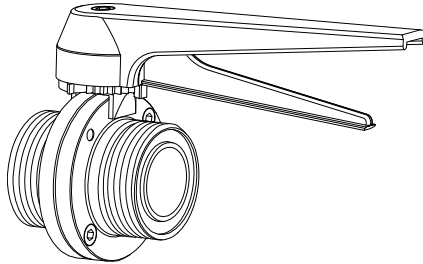

GEORDI B'FLY VALVE P/PLAIN

(GBVP)

SIZE	PRICE
12mm	136.00
18mm	136.00
25mm	136.00
38mm	140.00
50mm	170.00
63mm	190.00
76mm	210.00
100mm	260.00
150mm	900.00
200mm	1200.00

GEORDI B'FLY SPARE PARTS

SIZE	FLAPS	MULTI POS HANDLE
12mm	42.00	35.00
18mm	42.00	35.00
25mm	42.00	35.00
38mm	47.00	35.00
50mm	55.00	35.00
63mm	63.00	35.00
76mm	74.00	35.00
100mm	107.00	35.00
	(GBV1)	(GBV3)

GEORDI B'FLY VALVE C/W BSM MALE ENDS

(GBVM)

SIZE	PRICE
25mm	200.00
38mm	230.00
50mm	270.00
63mm	325.00
76mm	370.00
100mm	420.00

BSM ENDS

GEORDI B'FLY VALVE C/W FERRULE ENDS

(GBVF)

SIZE	PRICE
25mm	227.00
38mm	247.00
50mm	279.00
63mm	328.00
76mm	354.00
100mm	442.00

GEORDI B'FLY VALVE P/P C/W VERTICAL ACTUATOR

(GBVA)

(GBV4)

SIZE	PRICE
25mm	556.00
38mm	560.00
50mm	590.00
63mm	610.00
76mm	630.00
100mm	680.00

Available in Air-Air or Air-Spring configurations

VERTICAL ACTUATOR ONLY

SIZE	PRICE
25mm	320.00
38mm	320.00
50mm	320.00
63mm	320.00
76mm	320.00
100mm	320.00