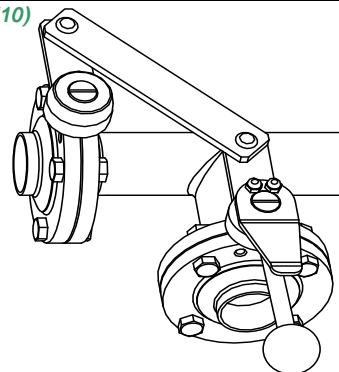

SIZE	PRICE
25mm	1050.00
38mm	1110.00
50mm	1140.00
63mm	1300.00
76mm	1605.00
100mm	1850.00

SUDMO VERTICAL ACTUATOR

(SU3)

SIZE	PRICE
25mm	600.00
38mm	600.00
50mm	600.00
63mm	600.00
76mm	600.00
100mm	600.00

Air/Spring or Air/Air ACTUATOR

SUDMO LINKAGE VALVE P/P/P T2

(SU9)

SIZE	PRICE
25mm	1050.00
38mm	1110.00
50mm	1140.00
63mm	1300.00
76mm	1605.00
100mm	1850.00

SUDMO AUTO B'FLY VALVE P/P

(SU4)

SIZE	PRICE
25mm	815.00
38mm	835.00
50mm	850.00
63mm	870.00
76mm	1025.00
100mm	1155.00

Air/Spring or Air/Air ACTUATOR

SUDMO LINKAGE VALVE P/P/P T3

(SU10)

SIZE	PRICE
25mm	1050.00
38mm	1110.00
50mm	1140.00
63mm	1300.00
76mm	1605.00
100mm	1850.00