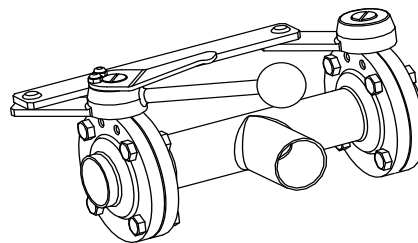

(SU5) (SU6)

1 PROX SWITCH C/W CABLE

175.00
(SU7)

SUDMO B'FLY VALVE M/MALE

(SU2)

SIZE	PRICE
25mm	334.00
38mm	380.00
50mm	400.00
63mm	449.00
76mm	611.00
100mm	776.00

SUDMO LINKAGE VALVE P/P/P T1

(SU8)

SIZE	PRICE
25mm	1050.00
38mm	1110.00
50mm	1140.00
63mm	1300.00
76mm	1605.00
100mm	1850.00

SUDMO VERTICAL ACTUATOR

(SU3)

SIZE	PRICE
25mm	600.00
38mm	600.00
50mm	600.00
63mm	600.00
76mm	600.00
100mm	600.00

Air/Spring or Air/Air ACTUATOR

SUDMO LINKAGE VALVE P/P/P T2

(SU9)

SIZE	PRICE
25mm	1050.00
38mm	1110.00
50mm	1140.00
63mm	1300.00
76mm	1605.00
100mm	1850.00

SUDMO AUTO B'FLY VALVE P/P

(SU4)

SIZE	PRICE
25mm	815.00
38mm	835.00
50mm	850.00
63mm	870.00
76mm	1025.00
100mm	1155.00

Air/Spring or Air/Air ACTUATOR

SUDMO LINKAGE VALVE P/P/P T3

(SU10)

SIZE	PRICE
25mm	1050.00
38mm	1110.00
50mm	1140.00
63mm	1300.00
76mm	1605.00
100mm	1850.00