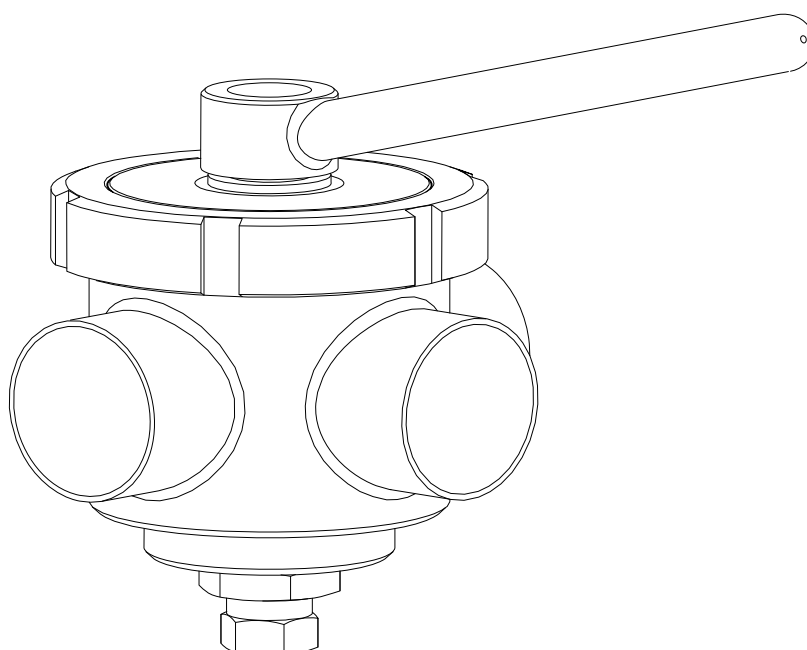

GEORDI FULL FLOW DIAPHRAGM VALVE P/PLAIN

SIZE	WINE FINISH	INSIDE POLISH	DIAPHRAGM (EPDM)	SPARE BONNET
25mm	280.00	410.00	25.00	165.00
38mm	280.00	410.00	25.00	165.00
50mm	320.00	490.00	25.00	210.00
63mm	-	-	34.00	-
76mm	520.00	740.00	34.00	330.00
100mm	760.00	980.00	42.00	430.00
150mm	1950.00	2400.00	250.00	710.00
	(DVP)	(DVPP)	(DVD)	(DVB)

ACTUATED VALVES A/AIR

76mm	750.00
100mm	1045.00
	(DVA)

GEORDI WEIR TYPE DIAPHRAGM VALVE

SIZE	PLAIN	BSP F/FEMALE	DIAPHRAGM M14 EPDM
12mm	-	POA	40.00
18mm	POA	POA	40.00
25mm	POA	POA	40.00
38mm	POA	POA	45.00
50mm	POA	POA	50.00
	(DVWP)	(DVWF)	(DVWD)

*63mm, 76mm & 100mm POA

GEORDI 3 WAY ROTARY DIVERTING VALVE P/P/PLAIN

(RDV1)
(RDV2)
(RDV3)

SIZE	PRICE
25mm	1365.00
38mm	1390.00
50mm	1425.00
63mm	2420.00
76mm	2480.00
100mm	2540.00

ACTUATED VALVES

25mm	1850.00
38mm	1875.00
50mm	1910.00
63mm	3025.00
76mm	3085.00
100mm	3145.00

BLOCK & BLEED (Double seat)

25mm	1665.00
38mm	1695.00
50mm	1725.00
63mm	2785.00
76mm	2845.00
100mm	2905.00