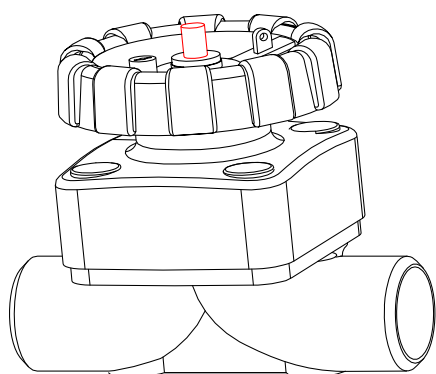

GEORDI FULL FLOW DIAPHRAGM VALVE P/PLAIN

SIZE	WINE FINISH	INSIDE POLISH	DIAPHRAGM (EPDM)	SPARE BONNET
25mm	280.00	410.00	25.00	165.00
38mm	280.00	410.00	25.00	165.00
50mm	320.00	490.00	25.00	210.00
63mm	-	-	34.00	-
76mm	520.00	740.00	34.00	330.00
100mm	760.00	980.00	42.00	430.00
150mm	1950.00	2400.00	250.00	710.00
	(DVP)	(DVPP)	(DVD)	(DVB)

ACTUATED VALVES A/AIR

76mm	750.00
100mm	1045.00
	(DVA)

GEORDI WEIR TYPE DIAPHRAGM VALVE

SIZE	PLAIN	BSP F/FEMALE	DIAPHRAGM M14 EPDM
12mm	-	POA	40.00
18mm	POA	POA	40.00
25mm	POA	POA	40.00
38mm	POA	POA	45.00
50mm	POA	POA	50.00
	(DVWP)	(DVWF)	(DVWD)

*63mm, 76mm & 100mm POA

GEORDI 3 WAY ROTARY DIVERTING VALVE P/P/PLAIN

(RDV1)
(RDV2)
(RDV3)

SIZE	PRICE
25mm	1365.00
38mm	1390.00
50mm	1425.00
63mm	2420.00
76mm	2480.00
100mm	2540.00

ACTUATED VALVES

25mm	1850.00
38mm	1875.00
50mm	1910.00
63mm	3025.00
76mm	3085.00
100mm	3145.00

BLOCK & BLEED (Double seat)

25mm	1665.00
38mm	1695.00
50mm	1725.00
63mm	2785.00
76mm	2845.00
100mm	2905.00