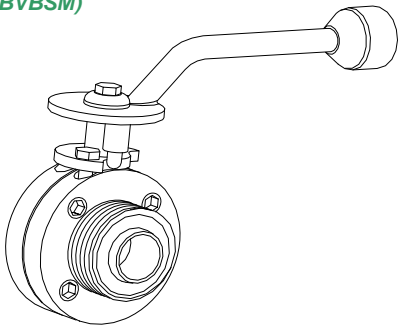

BSM FULL BORE BALL VALVE

(BVBSM)

SIZE	PRICE
25mm	POA
38mm	POA
50mm	POA
63mm	POA
76mm	POA
100mm	POA

2 WAY M/M PLUG COCK

(PC2)

SIZE	PRICE
25mm	760.00
38mm	1055.00
50mm	1330.00
63mm	2325.00
76mm	3085.00
100mm	7930.00

Note: Ends are standard BSM

BSP GLOBE VALVE

(GLV)

SIZE	PRICE
12mm	47.00
18mm	56.00
25mm	66.00
31mm	116.00
38mm	131.00
50mm	150.00

3 WAY M/M/M PLUG COCK

(PC3)

SIZE	PRICE
25mm	760.00
38mm	1055.00
50mm	1330.00
63mm	2325.00
76mm	3085.00
100mm	7930.00

Note: Ends are standard BSM

BSP GATE VALVE

(GAV)

SIZE	PRICE
12mm	47.00
18mm	56.00
25mm	75.00
31mm	103.00
38mm	131.00
50mm	150.00

PLUG COCK SEAL KIT

(PCSK)

SIZE	PRICE
25mm	30.00
38mm	42.00
50mm	45.00
63mm	54.00
76mm	65.00
100mm	75.00

BSP NEEDLE VALVES

(NV)

SIZE	PRICE
12mm	170.00
18mm	255.00
25mm	467.00