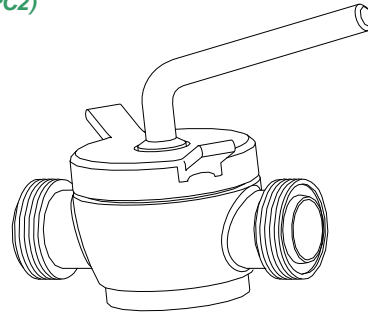

BSM FULL BORE BALL VALVE

(BVBSM)

SIZE	PRICE
25mm	POA
38mm	POA
50mm	POA
63mm	POA
76mm	POA
100mm	POA

2 WAY M/M PLUG COCK

(PC2)

SIZE	PRICE
25mm	760.00
38mm	1055.00
50mm	1330.00
63mm	2325.00
76mm	3085.00
100mm	7930.00

Note: Ends are standard BSM

BSP GLOBE VALVE

(GLV)

SIZE	PRICE
12mm	47.00
18mm	56.00
25mm	66.00
31mm	116.00
38mm	131.00
50mm	150.00

3 WAY M/M/M PLUG COCK

(PC3)

SIZE	PRICE
25mm	760.00
38mm	1055.00
50mm	1330.00
63mm	2325.00
76mm	3085.00
100mm	7930.00

Note: Ends are standard BSM

BSP GATE VALVE

(GAV)

SIZE	PRICE
12mm	47.00
18mm	56.00
25mm	75.00
31mm	103.00
38mm	131.00
50mm	150.00

PLUG COCK SEAL KIT

(PCSK)

SIZE	PRICE
25mm	30.00
38mm	42.00
50mm	45.00
63mm	54.00
76mm	65.00
100mm	75.00

BSP NEEDLE VALVES

(NV)

SIZE	PRICE
12mm	170.00
18mm	255.00
25mm	467.00