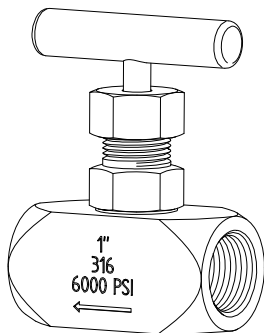

BSM FULL BORE BALL VALVE

(BVBSM)

SIZE	PRICE
25mm	POA
38mm	POA
50mm	POA
63mm	POA
76mm	POA
100mm	POA

2 WAY M/M PLUG COCK

(PC2)

SIZE	PRICE
25mm	760.00
38mm	1055.00
50mm	1330.00
63mm	2325.00
76mm	3085.00
100mm	7930.00

Note: Ends are standard BSM

BSP GLOBE VALVE

(GLV)

SIZE	PRICE
12mm	47.00
18mm	56.00
25mm	66.00
31mm	116.00
38mm	131.00
50mm	150.00

3 WAY M/M/M PLUG COCK

(PC3)

SIZE	PRICE
25mm	760.00
38mm	1055.00
50mm	1330.00
63mm	2325.00
76mm	3085.00
100mm	7930.00

Note: Ends are standard BSM

BSP GATE VALVE

(GAV)

SIZE	PRICE
12mm	47.00
18mm	56.00
25mm	75.00
31mm	103.00
38mm	131.00
50mm	150.00

PLUG COCK SEAL KIT

(PCSK)

SIZE	PRICE
25mm	30.00
38mm	42.00
50mm	45.00
63mm	54.00
76mm	65.00
100mm	75.00

BSP NEEDLE VALVES

(NV)

SIZE	PRICE
12mm	170.00
18mm	255.00
25mm	467.00