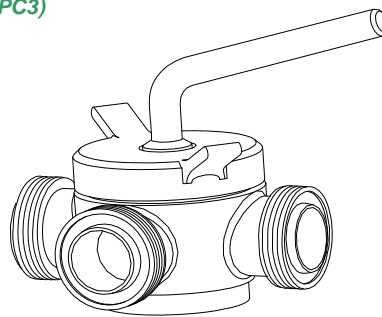

BSM FULL BORE BALL VALVE

(BVBSM)

SIZE	PRICE
25mm	POA
38mm	POA
50mm	POA
63mm	POA
76mm	POA
100mm	POA

2 WAY M/M PLUG COCK

(PC2)

SIZE	PRICE
25mm	760.00
38mm	1055.00
50mm	1330.00
63mm	2325.00
76mm	3085.00
100mm	7930.00

Note: Ends are standard BSM

BSP GLOBE VALVE

(GLV)

SIZE	PRICE
12mm	47.00
18mm	56.00
25mm	66.00
31mm	116.00
38mm	131.00
50mm	150.00

3 WAY M/M/M PLUG COCK

(PC3)

SIZE	PRICE
25mm	760.00
38mm	1055.00
50mm	1330.00
63mm	2325.00
76mm	3085.00
100mm	7930.00

Note: Ends are standard BSM

BSP GATE VALVE

(GAV)

SIZE	PRICE
12mm	47.00
18mm	56.00
25mm	75.00
31mm	103.00
38mm	131.00
50mm	150.00

PLUG COCK SEAL KIT

(PCSK)

SIZE	PRICE
25mm	30.00
38mm	42.00
50mm	45.00
63mm	54.00
76mm	65.00
100mm	75.00

BSP NEEDLE VALVES

(NV)

SIZE	PRICE
12mm	170.00
18mm	255.00
25mm	467.00