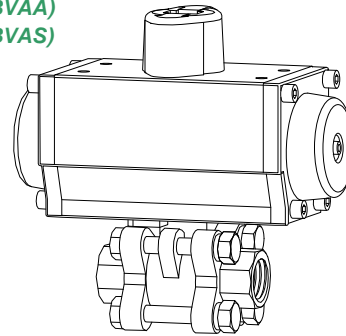

## BSP 3 WAY BALL VALVE

(BV3W)

SIZE	PRICE
12mm	94.00
18mm	112.50
25mm	160.00
31mm	197.00
38mm	262.50
50mm	375.00

Available in 'L' port & 'T' port.

## BSP 2pce FULL BORE BALL VALVE

(BV2)

SIZE	PRICE
6mm	18.00
9mm	20.00
12mm	24.00
18mm	30.00
25mm	40.00
31mm	57.00
38mm	88.00
50mm	128.00
63mm	195.00
76mm	285.00
100mm	690.00

## BSP 3pce BALL VALVE c/w ACTUATOR

(BVAA)  
(BVAS)

SIZE	AIR/AIR	AIR/SPRG
6mm	270	300
9mm	270	300
12mm	270	300
18mm	280	310
25mm	300	335
31mm	410	450
38mm	470	500
50mm	560	610
63mm	930	1115
76mm	1170	1490
100mm	1470	1865

## BSP 3pce FULL BORE BALL VALVE

(BV3)

SIZE	PRICE
6mm	27.00
9mm	30.00
12mm	34.00
18mm	46.00
25mm	56.00
31mm	90.00
38mm	120.00
50mm	172.00
63mm	260.00
76mm	370.00
100mm	665.00