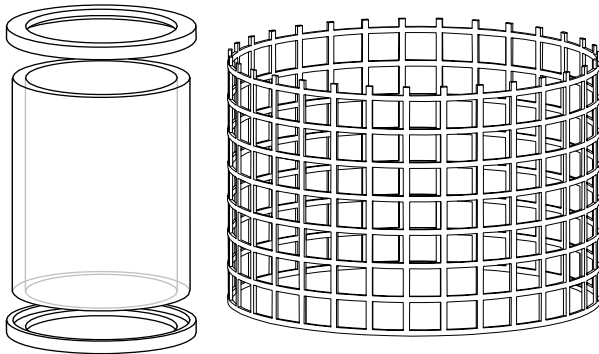

BULLSEYE / PORTHOLE SPARE LENS

SIZE	POLY-CARBONATE	STD ARMOUR PLATE GLASS	H/DTY ARMOUR PLATE GLASS
25mm	25.00	65.00	90.00
38mm	25.00	65.00	90.00
50mm	25.00	65.00	90.00
63mm	30.00	65.00	90.00
76mm	30.00	65.00	100.00
100mm	33.00	65.00	110.00
125mm	75.00	100.00	150.00
150mm	80.00	120.00	175.00
	(SG1)	(SG2)	(SG3)

* std Armour Plate Lens: 6mm Thick H/Duty: 12mm Thick

UNION/LANTERN SPARE PARTS

SIZE	GLASS	POLY-CARBONATE	EPDM SET	TEFLON SET	SQR PERF PROTECTOR
25mm	45.00	30.00	23.00	38.00	52.00
38mm	50.00	30.00	25.00	45.00	52.00
50mm	55.00	35.00	25.00	52.00	52.00
63mm	61.00	40.00	27.00	58.00	65.00
76mm	75.00	40.00	27.00	73.00	65.00
100mm	95.00	50.00	28.00	95.00	65.00
150mm	165.00	-	40.00	160.00	100.00
	(SG4)	(SG5)	(SG6)	(SG7)	(SG10)

SIZE	PRICE	SEAL KIT
25mm	265.00	30.00
38mm	315.00	30.00
50mm	340.00	30.00
63mm	420.00	35.00
76mm	435.00	35.00
100mm	505.00	35.00
150mm	1200.00	40.00
	(SJI)	(SJS)

GEORDI SHORT EXPANSION JOINT

(EJ)

SIZE	PRICE
25mm	475.00
38mm	485.00
50mm	665.00
63mm	735.00
76mm	885.00
100mm	1175.00

GEORDI HYGIENIC SWING JOINT

(SJH) (SJHS)

SIZE	PRICE	SEAL KIT
25mm	350.00	40.00
38mm	410.00	50.00
50mm	445.00	55.00
63mm	480.00	60.00
76mm	520.00	65.00
100mm	665.00	70.00
150mm	1395.00	110.00

*150mm uses Round / Slotted Nut