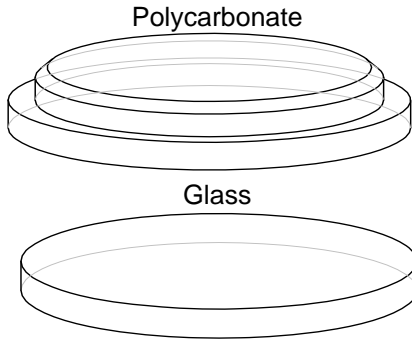

BULLSEYE / PORTHOLE SPARE LENS

SIZE	POLY-CARBONATE	STD ARMOUR PLATE GLASS	H/DTY ARMOUR PLATE GLASS
25mm	25.00	65.00	90.00
38mm	25.00	65.00	90.00
50mm	25.00	65.00	90.00
63mm	30.00	65.00	90.00
76mm	30.00	65.00	100.00
100mm	33.00	65.00	110.00
125mm	75.00	100.00	150.00
150mm	80.00	120.00	175.00
	(SG1)	(SG2)	(SG3)

* std Armour Plate Lens: 6mm Thick H/Duty: 12mm Thick

UNION/LANTERN SPARE PARTS

SIZE	GLASS	POLY-CARBONATE	EPDM SET	TEFLON SET	SQR PERF PROTECTOR
25mm	45.00	30.00	23.00	38.00	52.00
38mm	50.00	30.00	25.00	45.00	52.00
50mm	55.00	35.00	25.00	52.00	52.00
63mm	61.00	40.00	27.00	58.00	65.00
76mm	75.00	40.00	27.00	73.00	65.00
100mm	95.00	50.00	28.00	95.00	65.00
150mm	165.00	-	40.00	160.00	100.00
	(SG4)	(SG5)	(SG6)	(SG7)	(SG10)

ANTI-SHELL RINGS

(SG8) (SG9)

SIZE	HD PE	TEFLON
25mm	4.00	5.00
38mm	5.00	6.50
50mm	5.00	6.50
63mm	6.00	7.50
76mm	8.00	10.00
100mm	10.00	12.50
125mm	15.00	19.00
150mm	20.00	25.00

GEORDI INDUSTRIAL SWING JOINT

GEORDI HYGIENIC SWING JOINT

(SJH) (SJHS)

SIZE	PRICE	SEAL KIT
25mm	350.00	40.00
38mm	410.00	50.00
50mm	445.00	55.00
63mm	480.00	60.00
76mm	520.00	65.00
100mm	665.00	70.00
150mm	1395.00	110.00

*150mm uses Round / Slotted Nut