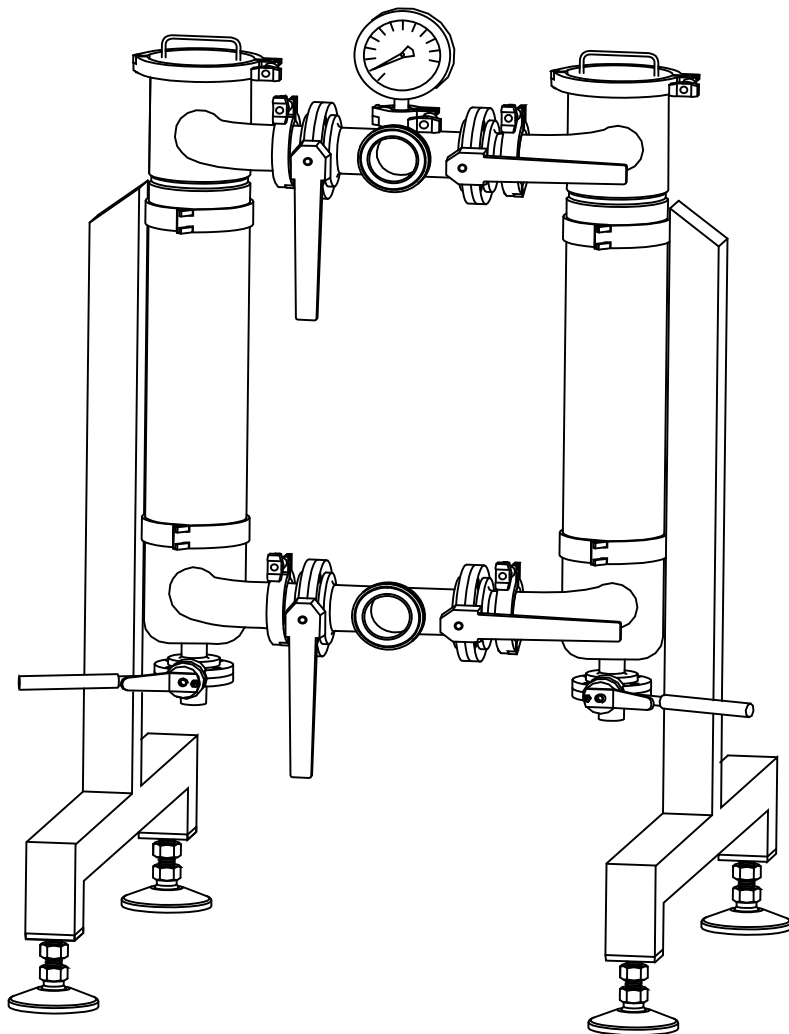

GEORDI DUPLEX STRAINERS

(STD)
(STDF)

c/w PERF Sheet Basket

SIZE	PRICE
25mm	4070.00
38mm	4180.00
50mm	4840.00
63mm	5500.00
76mm	6050.00
100mm	6600.00
150mm	11000.00

Inc Fine Mesh Basket

SIZE	PRICE
25mm	5090.00
38mm	5225.00
50mm	6050.00
63mm	6875.00
76mm	8170.00
100mm	8910.00
150mm	14850.00

**NOTE: Budget prices only.*

Available with 1 (std) or 2 pressure gauges. Also available with optional draining valves.

GEORDI UNION STRAINER

(STU)

SIZE	PRICE
50mm	145.00
63mm	150.00
76mm	160.00
100mm	195.00
125mm	385.00
150mm	385.00
200mm	605.00

SPARE PERF BASKET

SIZE (ST5)	PRICE
50mm	120.00
63mm	130.00
76mm	130.00
100mm	145.00
125mm	285.00
150mm	285.00
200mm	375.00

BSP "Y" STRAINER

(STBPY)
(ST6)

SIZE	PRICE
12mm	30.00
18mm	47.00
25mm	56.00
31mm	75.00
38mm	85.00
50mm	128.00