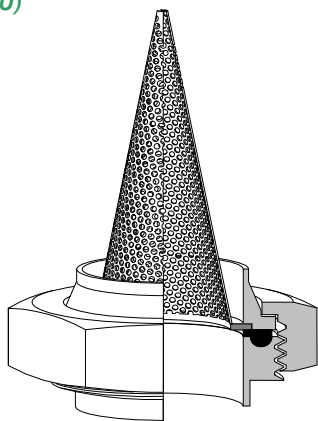

GEORDI DUPLEX STRAINERS

(STD)
(STDF)

c/w PERF Sheet Basket

SIZE	PRICE
25mm	4070.00
38mm	4180.00
50mm	4840.00
63mm	5500.00
76mm	6050.00
100mm	6600.00
150mm	11000.00

Inc Fine Mesh Basket

SIZE	PRICE
25mm	5090.00
38mm	5225.00
50mm	6050.00
63mm	6875.00
76mm	8170.00
100mm	8910.00
150mm	14850.00

**NOTE: Budget prices only.*

Available with 1 (std) or 2 pressure gauges. Also available with optional draining valves.

GEORDI UNION STRAINER

(STU)

SIZE	PRICE
50mm	145.00
63mm	150.00
76mm	160.00
100mm	195.00
125mm	385.00
150mm	385.00
200mm	605.00

SPARE PERF BASKET

SIZE (ST5)	PRICE
50mm	120.00
63mm	130.00
76mm	130.00
100mm	145.00
125mm	285.00
150mm	285.00
200mm	375.00

BSP "Y" STRAINER

(STBPY)
(ST6)

SIZE	PRICE
12mm	30.00
18mm	47.00
25mm	56.00
31mm	75.00
38mm	85.00
50mm	128.00