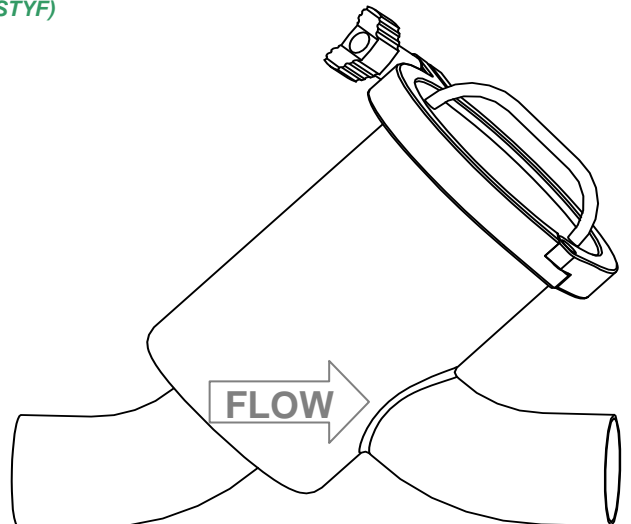

GEORDI "Y" TYPE STRAINER

(STY)
(STYF)

c/w Perf Sheet Basket

SIZE	PRICE
25mm	460.00
38mm	510.00
50mm	610.00
63mm	795.00
76mm	880.00
100mm	1200.00
125mm	1720.00
150mm	1720.00
200mm	2400.00

Inc Fine Mesh Basket

SIZE	PRICE
25mm	590.00
38mm	655.00
50mm	785.00
63mm	1030.00
76mm	1145.00
100mm	1685.00
125mm	2400.00
150mm	2400.00
200mm	3370.00