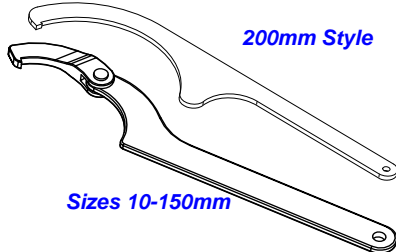

BSM S/S SPANNER

(SP1)

Material: 304

SIZE	PRICE
25mm	35.00
38mm	40.00
50mm	48.00
63mm	58.00
76mm	66.00
100mm	80.00
125mm	125.00
150mm	125.00

BSM M&F 90° BEND

(BMMFB)

SIZE	PRICE
25mm	103.00
38mm	123.00
50mm	136.00
63mm	175.00
76mm	194.00
100mm	252.00

BSM ALUMINIUM SPANNER

(SP2)

SIZE	PRICE
25mm	17.00
38mm	20.00
50mm	25.00
63mm	30.00
76mm	39.00
100mm	43.00
125mm	68.00
150mm	68.00

BSM 2205 LINER

(2205L)

SIZE	PRICE
25mm	15.00
38mm	17.00
50mm	20.00
63mm	23.00
76mm	25.00
100mm	40.00

S/S ADJUSTABLE HINGED SPANNER

(SP3)

TO SUIT SLOTTED NUTS

200mm Style

Sizes 10-150mm

Material: 304

SIZE	PRICE
10-20mm	70.00
25-40mm	70.00
50-100mm	80.00
125-150mm	120.00
*200mm	180.00

BSM 2205 MALE PART

Sizes 125-150mm
Fabricated