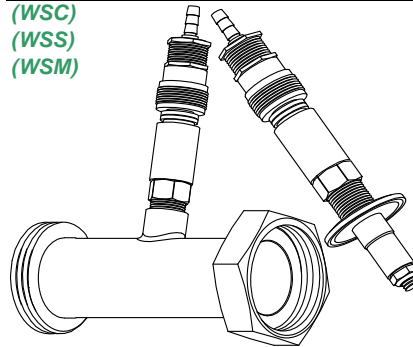

## WINE S/S WING NUT

(WBN)

SIZE	PRICE
50mm	56.00
76mm	77.00
100mm	112.00

Material Grade: 304

## SPARGERS

(WSC)  
(WSS)  
(WSM)

Part	PRICE
Complete	390.00
Sparger only	275.00
Manifold only	115.00

Spargers available with  
[BSP or Ferrule connections](#)

Material Grade: 316

## WINE S/S SLOTTED NUT

(WSN)

SIZE	PRICE
50mm	56.00
76mm	77.00
100mm	112.00

Material Grade: 304

## BARREL SPEARS

(WBS)

SIZE	PRICE
38mm	150.00
50mm	175.00

Material Grade: 316