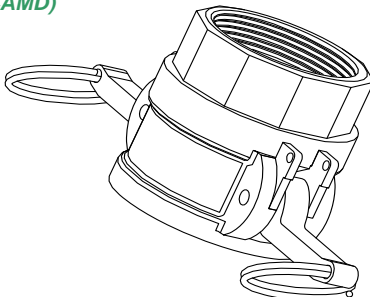

(CAME) (CAMC)

MALE CAMLOCK B/W

(CAM)

Material Grade: 316

SIZE	PRICE
25mm	38.00
38mm	45.00
50mm	55.00
63mm	70.00
76mm	90.00
100mm	135.00

MALE CAMLOCK > FEMALE BSP

(CAMA)

Material Grade: 316

SIZE	PRICE
12mm	9.00
18mm	9.00
25mm	11.50
31mm	15.50
38mm	19.00
50mm	25.00
63mm	52.50
76mm	66.00
100mm	75.00
150mm	187.50

FEMALE CAMLOCK > MALE BSP

(CAMB)

Material Grade: 316

SIZE	PRICE
12mm	12.50
18mm	14.00
25mm	18.00
31mm	30.00
38mm	32.00
50mm	38.50
63mm	65.50
76mm	84.50
100mm	105.00
150mm	304.00

MALE CAMLOCK > MALE BSP

(CAMF)

Material Grade: 316

SIZE	PRICE
12mm	13.00
18mm	14.00
25mm	18.00
31mm	23.00
38mm	28.00
50mm	38.00
63mm	55.50
76mm	69.50
100mm	104.50
150mm	320.50

FEMALE CAMLOCK > FEMALE BSP

(CAMD)

Material Grade: 316

SIZE	PRICE
12mm	13.50
18mm	13.50
25mm	18.00
31mm	24.50
38mm	31.00
50mm	38.50
63mm	60.00
76mm	74.50
100mm	112.50
150mm	345.00

CAMLOCK BUNA GASKET

(CAMG)

SIZE	PRICE
12mm	1.50
18mm	1.50
25mm	1.50
31mm	2.00
38mm	2.00
50mm	2.00
63mm	2.50
76mm	3.00
100mm	4.00
150mm	8.00