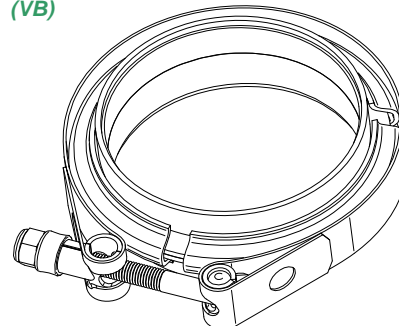

Code (CLD) (CLDH) (CLDP) (CLDPH)

TANG CLAMP

(CLT)

Material Grade: 304

SIZE	PRICE
18mm	7.50
25mm	6.50
31mm	7.50
38mm	7.00
50mm	8.50
63mm	10.00
76mm	11.00
100mm	13.00
*125mm	26.00
*150mm	26.00

*Double bolted Only

HOSE CLAMP

(CLHO)

Material Grade: 304

SIZE	PRICE
12mm	4.00
18mm	4.00
25mm	4.00
31mm	4.00
38mm	4.50
50mm	4.50
63mm	5.00
76mm	6.00
100mm	6.00
125mm	9.00
150mm	9.00

BOSSED CLAMP

(CLB)

Material Grade: 304

SIZE	PRICE
18mm	10.00
25mm	9.00
31mm	10.00
38mm	9.50
50mm	10.50
63mm	12.50
76mm	13.50
100mm	15.00
*125mm	23.00
*150mm	23.00

*Double bolted Only

TUBE SADDLE

(CLS)

SIZE	PRICE
6mm	1.70
9mm	1.80
12mm	2.00
18mm	4.00
25mm	5.00
31mm	5.00
38mm	7.00
50mm	8.00
63mm	9.00
76mm	10.00
100mm	12.00
125mm	28.00
150mm	28.00

INTERLOCKING CLAMP

(CLI)

Material Grade: 304

SIZE	PRICE
18mm	6.00
25mm	6.50
31mm	7.50
38mm	7.00
50mm	8.00
63mm	9.50
76mm	10.50
100mm	12.50

V BAND CLAMP SETS

(VB)

Material: 304

SIZE	PRICE
63mm	53.00
76mm	60.00
89mm	70.00
100mm	86.00