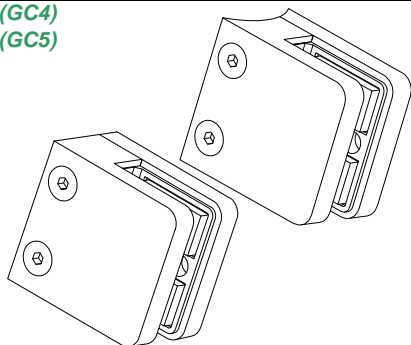

SINGLE SLOT TUBE

| SIZE | PRICE |
|------|-------|
| 50mm | |

#16 316
600 GRIT POLISH

GLASS CLAMPS (SQUARE)

(GC4)
(GC5)

| SIZE | PRICE |
|-------------------------------|-------|
| SMALL - 6 & 8mm Glass | 32.00 |
| LARGE - 8, 10 & 12mm Glass | 34.50 |

To suit round or square posts

DOUBLE 180° SLOT TUBE

| SIZE | PRICE |
|------|-------|
| 50mm | |

#16 316
600 GRIT POLISH

GLASS CLAMPS LEFT/RIGHT SUPPORT

(GC6)

| SIZE | PRICE |
|-------------------------------|-------|
| MEDIUM - 6, 8 & 10mm Glass | 33.00 |

To suit round or square posts

DOUBLE 90° SLOT TUBE

| SIZE | PRICE |
|------|-------|
| 50mm | |

#16 316
600 GRIT POLISH

ROUND RING WELDED

(HRRR)

| SIZE | PRICE |
|---------|-------|
| 25x4mm | 1.20 |
| 35x5mm | 1.40 |
| 40x6mm | 1.80 |
| 50x8mm | 3.60 |
| 75x10mm | 7.15 |