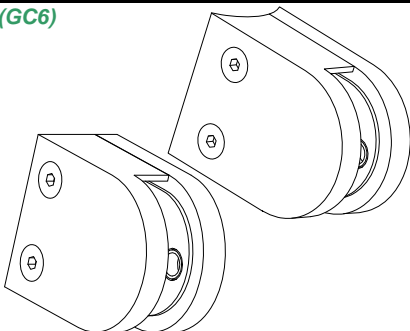

GLASS CLAMPS

(GC1)
(GC2)
(GC3)

SIZE	PRICE
SMALL - 6 & 8mm Glass	27.00
MEDIUM - 6, 8 & 10mm Glass	28.50
LARGE - 8, 10 & 12mm Glass	37.00

To suit round or square posts

SINGLE SLOT TUBE

SIZE	PRICE
50mm	

#16 316
600 GRIT POLISH

GLASS CLAMPS (SQUARE)

(GC4)
(GC5)

SIZE	PRICE
SMALL - 6 & 8mm Glass	32.00
LARGE - 8, 10 & 12mm Glass	34.50

To suit round or square posts

DOUBLE 180° SLOT TUBE

SIZE	PRICE
50mm	

#16 316
600 GRIT POLISH

GLASS CLAMPS LEFT/RIGHT SUPPORT

(GC6)

SIZE	PRICE
MEDIUM - 6, 8 & 10mm Glass	33.00

To suit round or square posts

DOUBLE 90° SLOT TUBE

SIZE	PRICE
50mm	

#16 316
600 GRIT POLISH

ROUND RING WELDED

(HRRR)

SIZE	PRICE
25x4mm	1.20
35x5mm	1.40
40x6mm	1.80
50x8mm	3.60
75x10mm	7.15

Inside Diam x Thickness

304

HANDRAIL TUBE

SIZE	PRICE
50mm	

AVAILABLE IN

#10 & #16 Wall
316 & 304 Grade
320 Grit Finish
600 Grit Finish