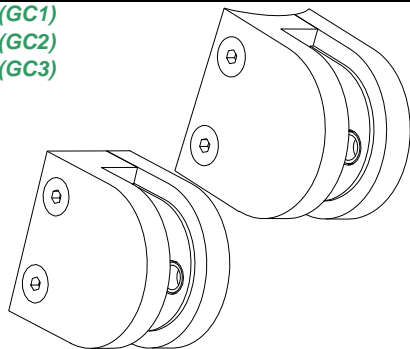

GLASS CLAMPS

(GC1)
(GC2)
(GC3)

| SIZE | PRICE |
|-------------------------------|-------|
| SMALL - 6 & 8mm Glass | 27.00 |
| MEDIUM - 6, 8 & 10mm Glass | 28.50 |
| LARGE - 8, 10 & 12mm Glass | 37.00 |

To suit round or square posts

SINGLE SLOT TUBE

| SIZE | PRICE |
|------|-------|
| 50mm | |

#16 316
600 GRIT POLISH

GLASS CLAMPS (SQUARE)

(GC4)
(GC5)

| SIZE | PRICE |
|-------------------------------|-------|
| SMALL - 6 & 8mm Glass | 32.00 |
| LARGE - 8, 10 & 12mm Glass | 34.50 |

To suit round or square posts

DOUBLE 180° SLOT TUBE

| SIZE | PRICE |
|------|-------|
| 50mm | |

#16 316
600 GRIT POLISH

GLASS CLAMPS LEFT/RIGHT SUPPORT

(GC6)

| SIZE | PRICE |
|-------------------------------|-------|
| MEDIUM - 6, 8 & 10mm Glass | 33.00 |

To suit round or square posts

DOUBLE 90° SLOT TUBE

| SIZE | PRICE |
|------|-------|
| 50mm | |

#16 316
600 GRIT POLISH

ROUND RING WELDED

(HRRR)

| SIZE | PRICE |
|---------|-------|
| 25x4mm | 1.20 |
| 35x5mm | 1.40 |
| 40x6mm | 1.80 |
| 50x8mm | 3.60 |
| 75x10mm | 7.15 |