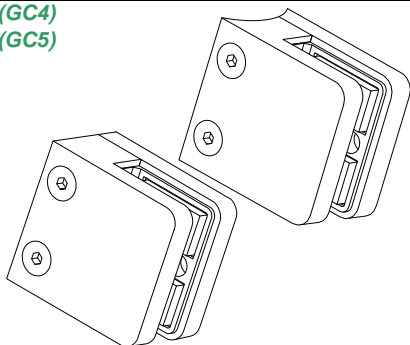

GLASS CLAMPS

(GC1)
(GC2)
(GC3)

SIZE	PRICE
SMALL - 6 & 8mm Glass	27.00
MEDIUM - 6, 8 & 10mm Glass	28.50
LARGE - 8, 10 & 12mm Glass	37.00

To suit round or square posts

SINGLE SLOT TUBE

SIZE	PRICE
50mm	

#16 316
600 GRIT POLISH

GLASS CLAMPS (SQUARE)

(GC4)
(GC5)

SIZE	PRICE
SMALL - 6 & 8mm Glass	32.00
LARGE - 8, 10 & 12mm Glass	34.50

To suit round or square posts

DOUBLE 180° SLOT TUBE

SIZE	PRICE
50mm	

#16 316
600 GRIT POLISH

GLASS CLAMPS LEFT/RIGHT SUPPORT

(GC6)

SIZE	PRICE
MEDIUM - 6, 8 & 10mm Glass	33.00

To suit round or square posts

DOUBLE 90° SLOT TUBE

SIZE	PRICE
50mm	

#16 316
600 GRIT POLISH

ROUND RING WELDED

(HRRR)

SIZE	PRICE
25x4mm	1.20
35x5mm	1.40
40x6mm	1.80
50x8mm	3.60
75x10mm	7.15

Inside Diam x Thickness

304

HANDRAIL TUBE

SIZE	PRICE
50mm	

AVAILABLE IN

#10 & #16 Wall
316 & 304 Grade
320 Grit Finish
600 Grit Finish