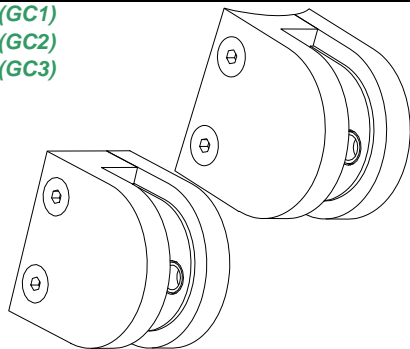

GLASS CLAMPS

(GC1)
(GC2)
(GC3)

SIZE	PRICE
SMALL - 6 & 8mm Glass	27.00
MEDIUM - 6, 8 & 10mm Glass	28.50
LARGE - 8, 10 & 12mm Glass	37.00

To suit round or square posts

SINGLE SLOT TUBE

SIZE	PRICE
50mm	

#16 316
600 GRIT POLISH

GLASS CLAMPS (SQUARE)

(GC4)
(GC5)

SIZE	PRICE
SMALL - 6 & 8mm Glass	32.00
LARGE - 8, 10 & 12mm Glass	34.50

To suit round or square posts

DOUBLE 180° SLOT TUBE

SIZE	PRICE
50mm	

#16 316
600 GRIT POLISH

GLASS CLAMPS LEFT/RIGHT SUPPORT

(GC6)

SIZE	PRICE
MEDIUM - 6, 8 & 10mm Glass	33.00

To suit round or square posts

DOUBLE 90° SLOT TUBE

SIZE	PRICE
50mm	

#16 316
600 GRIT POLISH

ROUND RING WELDED

(HRRR)

SIZE	PRICE
25x4mm	1.20
35x5mm	1.40
40x6mm	1.80
50x8mm	3.60
75x10mm	7.15

Inside Diam x Thickness

304

HANDRAIL TUBE

SIZE	PRICE
50mm	

AVAILABLE IN

#10 & #16 Wall
316 & 304 Grade
320 Grit Finish
600 Grit Finish