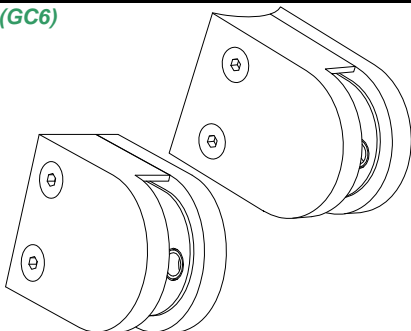

SINGLE SLOT TUBE

| SIZE | PRICE |
|------|-------|
| 50mm | |

#16 316
600 GRIT POLISH

GLASS CLAMPS (SQUARE)

(GC4)
(GC5)

| SIZE | PRICE |
|-------------------------------|-------|
| SMALL - 6 & 8mm Glass | 32.00 |
| LARGE - 8, 10 & 12mm Glass | 34.50 |

To suit round or square posts

DOUBLE 180° SLOT TUBE

| SIZE | PRICE |
|------|-------|
| 50mm | |

#16 316
600 GRIT POLISH

GLASS CLAMPS LEFT/RIGHT SUPPORT

(GC6)

| SIZE | PRICE |
|-------------------------------|-------|
| MEDIUM - 6, 8 & 10mm Glass | 33.00 |

To suit round or square posts

DOUBLE 90° SLOT TUBE

| SIZE | PRICE |
|------|-------|
| 50mm | |

#16 316
600 GRIT POLISH

ROUND RING WELDED

(HRRR)

| SIZE | PRICE |
|---------|-------|
| 25x4mm | 1.20 |
| 35x5mm | 1.40 |
| 40x6mm | 1.80 |
| 50x8mm | 3.60 |
| 75x10mm | 7.15 |