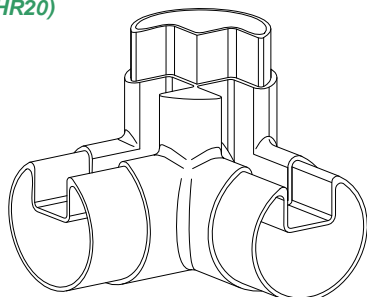

## SINGLE SLOT STRAIGHT JOINER

(HR18)

SIZE	PRICE
50mm	25.00

## DOUBLE SLOT TEE

(HR19)

SIZE	PRICE
50mm	73.00

## SINGLE SLOT 90° TEE

(HR20)

SIZE	PRICE
50mm	77.00

## DOUBLE SLOT PERP JOINER

(HR21)

SIZE	PRICE
50mm	POA