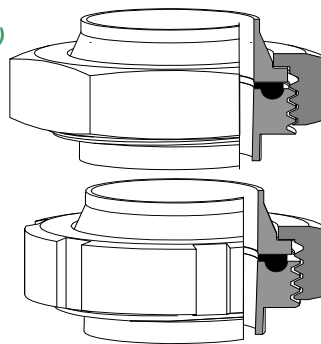

FLAT FACED HEX NUT

(FFN)

SIZE	PRICE
25mm	6.00
38mm	7.50
50mm	10.00
63mm	13.00
76mm	14.50
100mm	19.00
125mm	67.00
150mm	67.00

FLAT FACED UNION

(FFU)
(FFUS)

SIZE	Hex Nut	Slotted Nut
25mm	19.60	24.60
38mm	25.10	31.60
50mm	31.10	36.60
63mm	37.80	44.30
76mm	44.80	52.80
100mm	57.00	66.50
125mm	164.00	172.00
150mm	164.00	172.00
200mm	-	283.00

FLAT FACED LINER (316)

(FFL)

SIZE	PRICE
25mm	5.00
38mm	6.00
50mm	7.00
63mm	8.50
76mm	10.50
100mm	13.00
125mm	35.00
150mm	35.00
200mm	62.00

FLAT FACED BLANK CAPS

(FFC)

SIZE	PRICE
25mm	17.00
38mm	21.00
50mm	23.00
63mm	30.00
76mm	32.00
100mm	40.00
125mm	95.00
150mm	95.00
200mm	140.00

FLAT FACED MALE PART (316)

(FFM)

SIZE	PRICE
25mm	7.00
38mm	10.00
50mm	12.50
63mm	14.50
76mm	18.00
100mm	23.00
125mm	49.00
150mm	49.00
200mm	74.00

FLAT FACED TEFLON SEAL

(FFT1) (FFT2)

SIZE	(1)	(25)
25mm	11.00	8.25
38mm	13.00	9.75
50mm	14.00	10.50
63mm	16.00	12.00
76mm	20.00	15.00
100mm	22.00	16.50
125mm	35.00	26.25
150mm	35.00	26.25

FLAT FACED VITON SEAL

(FFV1) (FFV2)

SIZE	(1)	(25)
25mm	8.00	6.00
38mm	9.00	7.00
50mm	10.00	7.50
63mm	11.00	8.50
76mm	12.00	9.00
100mm	15.00	11.50
125mm	53.00	40.00
150mm	53.00	40.00

FLAT FACED SILICONE SEAL