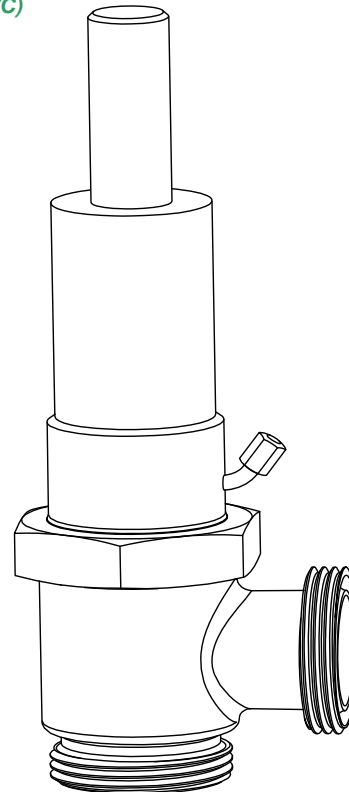

GEORDI PRESSURE RELIEF VALVE

(PRV)

SIZE	PRICE
25mm	580.00
38mm	610.00
50mm	710.00
63mm	1000.00
76mm	1260.00
100mm	2150.00

NOTE: Standard Valves designed to work between 25-150Psi. All other spring settings POA.

GEORDI PRV SPARE PARTS SEAL

SIZE	KIT	SPRING
25mm	25.00	90.00
38mm	25.00	90.00
50mm	25.00	90.00
63mm	30.00	150.00
76mm	30.00	150.00
100mm	30.00	150.00

(PRV1) (PRV2)

**Some valves may require several springs.*

GEORDI PRV C/W MANUAL OVERRIDE

(PRVM)

SIZE	PRICE
25mm	880.00
38mm	910.00
50mm	1010.00
63mm	1300.00
76mm	1560.00
100mm	2450.00

GEORDI FERRULE PRV

(PRVF)

SIZE	PRICE
12mm	520.00
18mm	520.00

GEORDI CIP PRV

(PRVC)

SIZE	PRICE
25mm	945.00
38mm	970.00
50mm	1130.00
63mm	1420.00
76mm	1730.00
100mm	2520.00