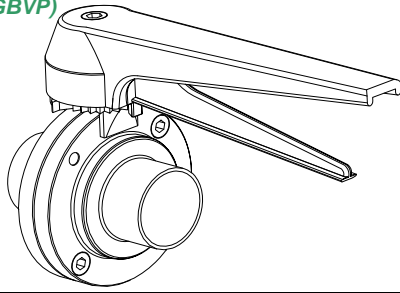

GEORDI B'FLY VALVE P/PLAIN

(GBVP)

SIZE	PRICE
12mm	136.00
18mm	136.00
25mm	136.00
38mm	140.00
50mm	170.00
63mm	190.00
76mm	210.00
100mm	345.00
150mm	1880.00
200mm	POA

GEORDI B'FLY SPARE PARTS

SIZE	FLAPS	MULTI POS HANDLE
12mm	42.00	35.00
18mm	42.00	35.00
25mm	42.00	35.00
38mm	47.00	35.00
50mm	55.00	35.00
63mm	63.00	35.00
76mm	74.00	35.00
100mm	107.00	35.00
	(GBV1)	(GBV3)

GEORDI B'FLY VALVE M/MALE

(GBVM)

SIZE	PRICE
25mm	195.00
38mm	209.00
50mm	238.00
63mm	273.00
76mm	299.00
100mm	459.00

GEORDI B'FLY VALVE P/P CW VERTICAL ACTUATOR

(GBVA)

(GBV4)

SIZE	PRICE
25mm	556.00
38mm	560.00
50mm	590.00
63mm	610.00
76mm	630.00
100mm	765.00

VERTICAL ACTUATOR ONLY

SIZE	PRICE
25mm	320.00
38mm	320.00
50mm	320.00
63mm	320.00
76mm	320.00
100mm	320.00

Available in Air-Air or Air-Spring configurations