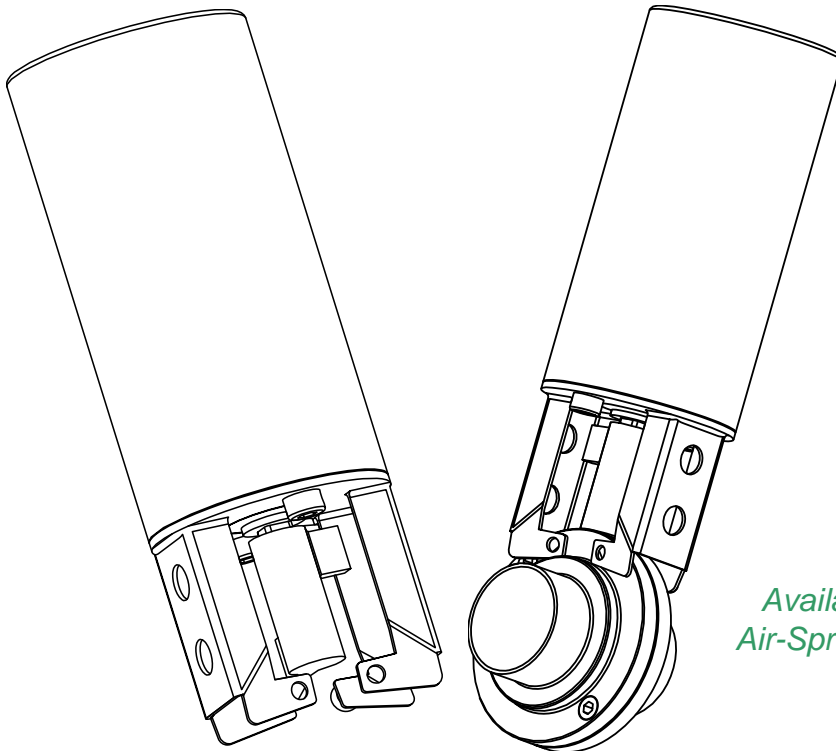

GEORDI B'FLY VALVE P/PLAIN

(GBVP)

SIZE	PRICE
12mm	136.00
18mm	136.00
25mm	136.00
38mm	140.00
50mm	170.00
63mm	190.00
76mm	210.00
100mm	345.00
150mm	1880.00
200mm	POA

GEORDI B'FLY SPARE PARTS

SIZE	FLAPS	MULTI POS HANDLE
12mm	42.00	35.00
18mm	42.00	35.00
25mm	42.00	35.00
38mm	47.00	35.00
50mm	55.00	35.00
63mm	63.00	35.00
76mm	74.00	35.00
100mm	107.00	35.00
	(GBV1)	(GBV3)

GEORDI B'FLY VALVE M/MALE

(GBVM)

SIZE	PRICE
25mm	195.00
38mm	209.00
50mm	238.00
63mm	273.00
76mm	299.00
100mm	459.00

GEORDI B'FLY VALVE P/P CW VERTICAL ACTUATOR

(GBVA)

(GBV4)

SIZE	PRICE
25mm	556.00
38mm	560.00
50mm	590.00
63mm	610.00
76mm	630.00
100mm	765.00

VERTICAL ACTUATOR ONLY

SIZE	PRICE
25mm	320.00
38mm	320.00
50mm	320.00
63mm	320.00
76mm	320.00
100mm	320.00

Available in Air-Air or Air-Spring configurations