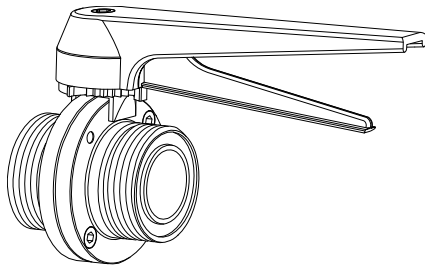

GEORDI B'FLY VALVE P/PLAIN

(GBVP)

SIZE	PRICE
12mm	136.00
18mm	136.00
25mm	136.00
38mm	140.00
50mm	170.00
63mm	190.00
76mm	210.00
100mm	345.00
150mm	1880.00
200mm	POA

GEORDI B'FLY SPARE PARTS

SIZE	FLAPS	MULTI POS HANDLE
12mm	42.00	35.00
18mm	42.00	35.00
25mm	42.00	35.00
38mm	47.00	35.00
50mm	55.00	35.00
63mm	63.00	35.00
76mm	74.00	35.00
100mm	107.00	35.00
	(GBV1)	(GBV3)

GEORDI B'FLY VALVE M/MALE

(GBVM)

SIZE	PRICE
25mm	195.00
38mm	209.00
50mm	238.00
63mm	273.00
76mm	299.00
100mm	459.00

GEORDI B'FLY VALVE P/P CW VERTICAL ACTUATOR

(GBVA)

(GBV4)

SIZE	PRICE
25mm	556.00
38mm	560.00
50mm	590.00
63mm	610.00
76mm	630.00
100mm	765.00

VERTICAL ACTUATOR ONLY

SIZE	PRICE
25mm	320.00
38mm	320.00
50mm	320.00
63mm	320.00
76mm	320.00
100mm	320.00

Available in Air-Air or Air-Spring configurations