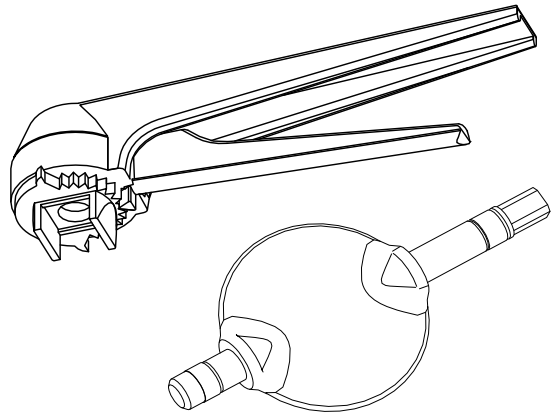

GEORDI B'FLY VALVE P/PLAIN

(GBVP)

SIZE	PRICE
12mm	136.00
18mm	136.00
25mm	136.00
38mm	140.00
50mm	170.00
63mm	190.00
76mm	210.00
100mm	345.00
150mm	1880.00
200mm	POA

GEORDI B'FLY SPARE PARTS

SIZE	FLAPS	MULTI POS HANDLE
12mm	42.00	35.00
18mm	42.00	35.00
25mm	42.00	35.00
38mm	47.00	35.00
50mm	55.00	35.00
63mm	63.00	35.00
76mm	74.00	35.00
100mm	107.00	35.00
	(GBV1)	(GBV3)

GEORDI B'FLY VALVE M/MALE

(GBVM)

SIZE	PRICE
25mm	195.00
38mm	209.00
50mm	238.00
63mm	273.00
76mm	299.00
100mm	459.00

GEORDI B'FLY VALVE P/P CW VERTICAL ACTUATOR

(GBVA)

(GBV4)

SIZE	PRICE
25mm	556.00
38mm	560.00
50mm	590.00
63mm	610.00
76mm	630.00
100mm	765.00

VERTICAL ACTUATOR ONLY

SIZE	PRICE
25mm	320.00
38mm	320.00
50mm	320.00
63mm	320.00
76mm	320.00
100mm	320.00

Available in Air-Air or Air-Spring configurations