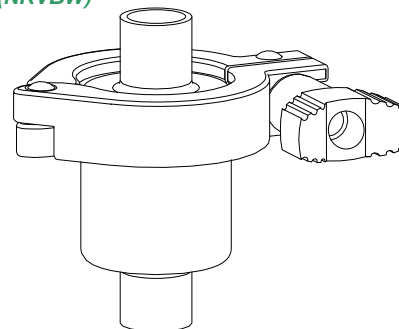

## GEORDI INLINE BALL NON RETURN VALVE

(NRVi)

SIZE	PRICE
25mm	280.00
38mm	305.00
50mm	370.00
63mm	425.00
76mm	560.00
100mm	705.00

## GEORDI SPRING PLATE NON RETURN VALVE

(NRVS)

SIZE	PRICE
25mm	390.00
38mm	440.00
50mm	480.00
63mm	630.00
76mm	910.00
100mm	1280.00
150mm	2300.00

Note: 150mm NRV - B/Weld Both Ends

## GEORDI B/W SPRING NON RETURN VALVE

(NRVBW)

SIZE	PRICE
12mm	335.00
18mm	335.00

\*Ferrule ends available