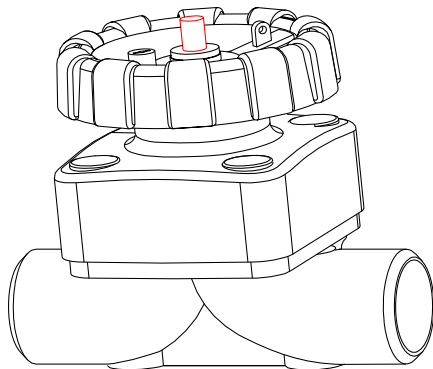

GEORDI FULL FLOW DIAPHRAGM VALVE P/PLAIN

(DVP) (DVPP) (DVD)

| SIZE | WINE FINISH | FULL POLISH | DIAPHRAGM (EPDM) |
|-------|-------------|-------------|------------------|
| 25mm | 210.00 | 330.00 | 20.00 |
| 38mm | 230.00 | 350.00 | 20.00 |
| 50mm | 250.00 | 400.00 | 24.00 |
| 63mm | - | - | 30.00 |
| 76mm | 410.00 | 610.00 | 30.00 |
| 100mm | 640.00 | 840.00 | 35.00 |
| 150mm | 1725.00 | 2125.00 | 250.00 |

ACTUATED VALVES A/AIR

| | |
|-------|--------|
| 76mm | 680.00 |
| 100mm | 950.00 |
| | (DVA) |

GEORDI WEIR TYPE DIAPHRAGM VALVE

| SIZE | PLAIN | BSP F/FEMALE | DIAPHRAGM M14 EPDM |
|------|--------|--------------|--------------------|
| 12mm | - | 185.00 | 35.00 |
| 18mm | 155.00 | 185.00 | 35.00 |
| 25mm | 155.00 | 185.00 | 35.00 |
| 38mm | 200.00 | 240.00 | 40.00 |
| 50mm | 260.00 | 300.00 | 45.00 |
| | (DVWP) | (DVWF) | (DVWD) |

*63mm, 76mm & 100mm POA

GEORDI 3 WAY ROTARY DIVERTING VALVE P/P/PLAIN

(RDV1)
(RDV2)
(RDV3)

| SIZE | PRICE |
|-------|---------|
| 25mm | 1125.00 |
| 38mm | 1150.00 |
| 50mm | 1175.00 |
| 63mm | 2000.00 |
| 76mm | 2050.00 |
| 100mm | 2100.00 |