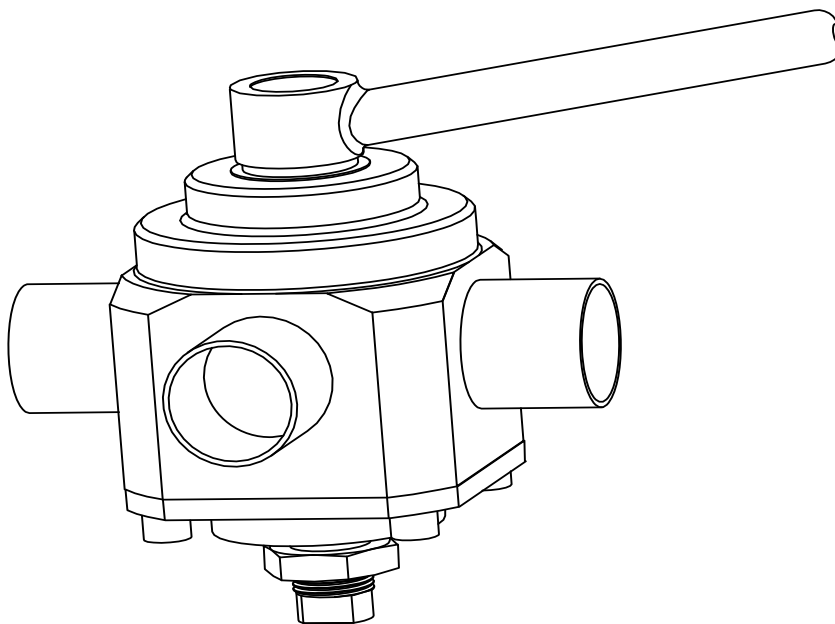

GEORDI FULL FLOW DIAPHRAGM VALVE P/PLAIN

(DVP) (DVPP) (DVD)

| SIZE | WINE FINISH | FULL POLISH | DIAPHRAGM (EPDM) |
|-------|-------------|-------------|------------------|
| 25mm | 210.00 | 330.00 | 20.00 |
| 38mm | 230.00 | 350.00 | 20.00 |
| 50mm | 250.00 | 400.00 | 24.00 |
| 63mm | - | - | 30.00 |
| 76mm | 410.00 | 610.00 | 30.00 |
| 100mm | 640.00 | 840.00 | 35.00 |
| 150mm | 1725.00 | 2125.00 | 250.00 |

ACTUATED VALVES A/AIR

| | |
|-------|--------|
| 76mm | 680.00 |
| 100mm | 950.00 |
| | (DVA) |

GEORDI WEIR TYPE DIAPHRAGM VALVE

| SIZE | PLAIN | BSP F/FEMALE | DIAPHRAGM M14 EPDM |
|------|--------|--------------|--------------------|
| 12mm | - | 185.00 | 35.00 |
| 18mm | 155.00 | 185.00 | 35.00 |
| 25mm | 155.00 | 185.00 | 35.00 |
| 38mm | 200.00 | 240.00 | 40.00 |
| 50mm | 260.00 | 300.00 | 45.00 |
| | (DVWP) | (DVWF) | (DVWD) |

*63mm, 76mm & 100mm POA

GEORDI 3 WAY ROTARY DIVERTING VALVE P/P/PLAIN

(RDV1)
(RDV2)
(RDV3)

| SIZE | PRICE |
|-------|---------|
| 25mm | 1125.00 |
| 38mm | 1150.00 |
| 50mm | 1175.00 |
| 63mm | 2000.00 |
| 76mm | 2050.00 |
| 100mm | 2100.00 |

ACTUATED VALVES

| | |
|-------|---------|
| 25mm | 1525.00 |
| 38mm | 1550.00 |
| 50mm | 1575.00 |
| 63mm | 2500.00 |
| 76mm | 2550.00 |
| 100mm | 2600.00 |

BLOCK & BLEED (Double seat)

| | |
|-------|---------|
| 25mm | 1375.00 |
| 38mm | 1400.00 |
| 50mm | 1425.00 |
| 63mm | 2300.00 |
| 76mm | 2350.00 |
| 100mm | 2400.00 |