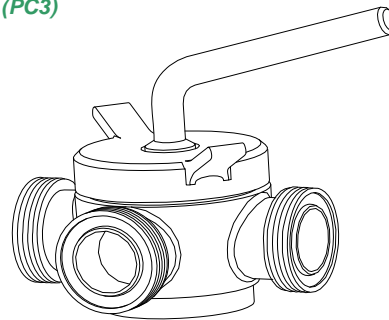

BSM FULL BORE BALL VALVE

(BVBSM)

SIZE	PRICE
25mm	POA
38mm	POA
50mm	POA
63mm	POA
76mm	POA
100mm	POA

2 WAY M/M PLUG COCK

(PC2)

SIZE	PRICE
25mm	466.00
38mm	774.00
50mm	1040.00
63mm	1625.00
76mm	2110.00
100mm	5400.00

BSP GLOBE VALVE

(GLV)

SIZE	PRICE
12mm	47.00
18mm	56.00
25mm	66.00
31mm	116.00
38mm	131.00
50mm	150.00

3 WAY M/M/M PLUG COCK

(PC3)

SIZE	PRICE
25mm	466.00
38mm	774.00
50mm	1040.00
63mm	1625.00
76mm	2110.00
100mm	5400.00

BSP GATE VALVE

(GAV)

SIZE	PRICE
12mm	47.00
18mm	56.00
25mm	75.00
31mm	103.00
38mm	131.00
50mm	150.00

PLUG COCK SEAL KIT

(PCSK)

SIZE	PRICE
25mm	30.00
38mm	42.00
50mm	45.00
63mm	54.00
76mm	65.00
100mm	75.00

BSP BRASS BALL VALVE

(BVB)

SIZE	PRICE
6mm	8.00
9mm	8.00
12mm	8.00
18mm	11.50
25mm	16.00
31mm	24.00
38mm	35.00
50mm	55.00
63mm	138.00
76mm	215.00
100mm	360.00

BSP BRASS HOSE BALL TAP

(BVBH)

SIZE	PRICE
12mm	15.00
18mm	21.00
25mm	33.00