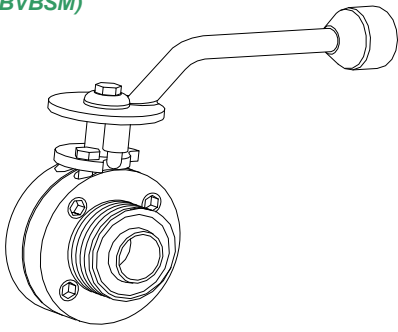

BSM FULL BORE BALL VALVE

(BVBSM)

SIZE	PRICE
25mm	POA
38mm	POA
50mm	POA
63mm	POA
76mm	POA
100mm	POA

2 WAY M/M PLUG COCK

(PC2)

SIZE	PRICE
25mm	466.00
38mm	774.00
50mm	1040.00
63mm	1625.00
76mm	2110.00
100mm	5400.00

BSP GLOBE VALVE

(GLV)

SIZE	PRICE
12mm	47.00
18mm	56.00
25mm	66.00
31mm	116.00
38mm	131.00
50mm	150.00

3 WAY M/M/M PLUG COCK

(PC3)

SIZE	PRICE
25mm	466.00
38mm	774.00
50mm	1040.00
63mm	1625.00
76mm	2110.00
100mm	5400.00

BSP GATE VALVE

(GAV)

SIZE	PRICE
12mm	47.00
18mm	56.00
25mm	75.00
31mm	103.00
38mm	131.00
50mm	150.00

PLUG COCK SEAL KIT

(PCSK)

SIZE	PRICE
25mm	30.00
38mm	42.00
50mm	45.00
63mm	54.00
76mm	65.00
100mm	75.00

BSP BRASS BALL VALVE

(BVB)

SIZE	PRICE
6mm	8.00
9mm	8.00
12mm	8.00
18mm	11.50
25mm	16.00
31mm	24.00
38mm	35.00
50mm	55.00
63mm	138.00
76mm	215.00
100mm	360.00

BSP BRASS HOSE BALL TAP

(BVBH)

SIZE	PRICE
12mm	15.00
18mm	21.00
25mm	33.00