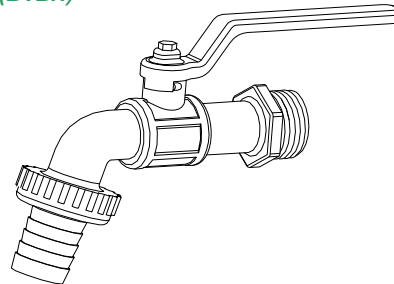

BSM FULL BORE BALL VALVE

(BVBSM)

SIZE	PRICE
25mm	POA
38mm	POA
50mm	POA
63mm	POA
76mm	POA
100mm	POA

2 WAY M/M PLUG COCK

(PC2)

SIZE	PRICE
25mm	466.00
38mm	774.00
50mm	1040.00
63mm	1625.00
76mm	2110.00
100mm	5400.00

BSP GLOBE VALVE

(GLV)

SIZE	PRICE
12mm	47.00
18mm	56.00
25mm	66.00
31mm	116.00
38mm	131.00
50mm	150.00

3 WAY M/M/M PLUG COCK

(PC3)

SIZE	PRICE
25mm	466.00
38mm	774.00
50mm	1040.00
63mm	1625.00
76mm	2110.00
100mm	5400.00

BSP GATE VALVE

(GAV)

SIZE	PRICE
12mm	47.00
18mm	56.00
25mm	75.00
31mm	103.00
38mm	131.00
50mm	150.00

PLUG COCK SEAL KIT

(PCSK)

SIZE	PRICE
25mm	30.00
38mm	42.00
50mm	45.00
63mm	54.00
76mm	65.00
100mm	75.00

BSP BRASS BALL VALVE

(BVB)

SIZE	PRICE
6mm	8.00
9mm	8.00
12mm	8.00
18mm	11.50
25mm	16.00
31mm	24.00
38mm	35.00
50mm	55.00
63mm	138.00
76mm	215.00
100mm	360.00

BSP BRASS HOSE BALL TAP

(BVBH)

SIZE	PRICE
12mm	15.00
18mm	21.00
25mm	33.00