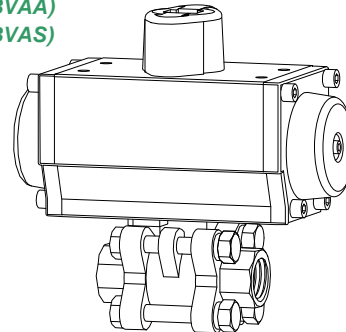

BSP 1pce RED BORE BALL VALVE

(BV1)

SIZE	PRICE
6mm	11.50
9mm	12.00
12mm	13.00
18mm	17.00
25mm	20.50
31mm	32.00
38mm	37.00
50mm	56.00

BSP 3 WAY BALL VALVE

(BV3W)

SIZE	PRICE
12mm	94.00
18mm	112.50
25mm	160.00
31mm	197.00
38mm	262.50
50mm	375.00

Available in 'L' port & 'T' port.

BSP 2pce FULL BORE BALL VALVE

(BV2)

SIZE	PRICE
6mm	17.00
9mm	17.00
12mm	19.00
18mm	22.50
25mm	34.00
31mm	52.50
38mm	58.00
50mm	94.00
63mm	206.00
76mm	280.00

BSP 3pce FULL BORE SEAL KIT

(BVSK)

SIZE	3PCE
6mm	8.00
9mm	8.00
12mm	8.00
18mm	13.00
25mm	18.00
31mm	27.00
38mm	38.00
50mm	70.00
63mm	110.00
76mm	170.00
100mm	260.00

BSP 3pce FULL BORE BALL VALVE

(BV3)

SIZE	PRICE
6mm	22.50
9mm	22.50
12mm	26.00
18mm	34.00
25mm	43.00
31mm	75.00
38mm	84.00
50mm	112.00
63mm	244.00
76mm	412.00
100mm	675.00

BSP 3pce BALL VALVE c/w ACTUATOR

(BVAA)
(BVAS)

SIZE	AIR/ AIR	AIR/ SPRG
6mm	270	300
9mm	270	300
12mm	270	300
18mm	280	310
25mm	300	335
31mm	410	450
38mm	470	500
50mm	560	610
63mm	930	1115
76mm	1170	1490
100mm	1470	1865