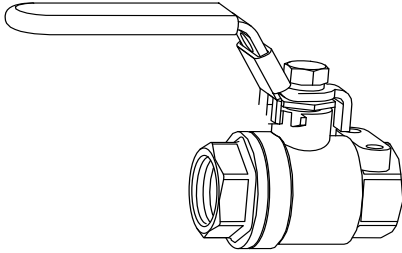

BSP 1pce RED BORE BALL VALVE

(BV1)

SIZE	PRICE
6mm	11.50
9mm	12.00
12mm	13.00
18mm	17.00
25mm	20.50
31mm	32.00
38mm	37.00
50mm	56.00

BSP 3 WAY BALL VALVE

(BV3W)

SIZE	PRICE
12mm	94.00
18mm	112.50
25mm	160.00
31mm	197.00
38mm	262.50
50mm	375.00

Available in 'L' port & 'T' port.

BSP 2pce FULL BORE BALL VALVE

(BV2)

SIZE	PRICE
6mm	17.00
9mm	17.00
12mm	19.00
18mm	22.50
25mm	34.00
31mm	52.50
38mm	58.00
50mm	94.00
63mm	206.00
76mm	280.00

BSP 3pce FULL BORE SEAL KIT

(BVSK)

SIZE	3PCE
6mm	8.00
9mm	8.00
12mm	8.00
18mm	13.00
25mm	18.00
31mm	27.00
38mm	38.00
50mm	70.00
63mm	110.00
76mm	170.00
100mm	260.00

BSP 3pce FULL BORE BALL VALVE

(BV3)

SIZE	PRICE
6mm	22.50
9mm	22.50
12mm	26.00
18mm	34.00
25mm	43.00
31mm	75.00
38mm	84.00
50mm	112.00
63mm	244.00
76mm	412.00
100mm	675.00

B/W 3pce FULL BORE BALL VALVE

(BVBW)

Cavity Filled
Teflon Seats

SIZE	PRICE
12mm	65.00
18mm	85.00
25mm	105.00
38mm	180.00
50mm	250.00