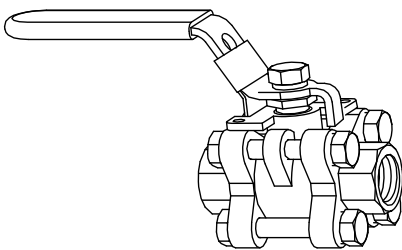

BSP 1pce RED BORE BALL VALVE

(BV1)

SIZE	PRICE
6mm	11.50
9mm	12.00
12mm	13.00
18mm	17.00
25mm	20.50
31mm	32.00
38mm	37.00
50mm	56.00

BSP 3 WAY BALL VALVE

(BV3W)

SIZE	PRICE
12mm	94.00
18mm	112.50
25mm	160.00
31mm	197.00
38mm	262.50
50mm	375.00

Available in 'L' port & 'T' port.

BSP 2pce FULL BORE BALL VALVE

(BV2)

SIZE	PRICE
6mm	17.00
9mm	17.00
12mm	19.00
18mm	22.50
25mm	34.00
31mm	52.50
38mm	58.00
50mm	94.00
63mm	206.00
76mm	280.00

BSP 3pce FULL BORE SEAL KIT

(BVSK)

SIZE	3PCE
6mm	8.00
9mm	8.00
12mm	8.00
18mm	13.00
25mm	18.00
31mm	27.00
38mm	38.00
50mm	70.00
63mm	110.00
76mm	170.00
100mm	260.00

BSP 3pce FULL BORE BALL VALVE

(BV3)

SIZE	PRICE
6mm	22.50
9mm	22.50
12mm	26.00
18mm	34.00
25mm	43.00
31mm	75.00
38mm	84.00
50mm	112.00
63mm	244.00
76mm	412.00
100mm	675.00

BSP 3pce BALL VALVE c/w ACTUATOR

(BVAA)
(BVAS)

SIZE	AIR/ AIR	AIR/ SPRG
6mm	270	300
9mm	270	300
12mm	270	300
18mm	280	310
25mm	300	335
31mm	410	450
38mm	470	500
50mm	560	610
63mm	930	1115
76mm	1170	1490
100mm	1470	1865