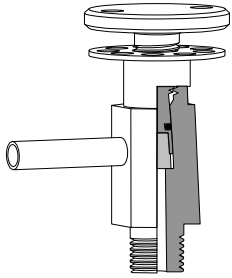

SIZE	PRICE
18mm	170.00

BSP SAMPLE VALVE C/W BEND

(SV5)

SIZE	PRICE
6mm	176.00
9mm	176.00
12mm	207.00

GEORDI BSP LOCKABLE SAMPLE VALVE

(SV3)

SIZE	PRICE
12mm	70.00

Spare PTFE Bush & O-Ring
(SV7)

PRICE	
6.00	

GEORDI F/FACE LOCKABLE SAMPLE VALVE

(SV6)

SIZE	PRICE
25mm	198.00

Spare PTFE Bush & O-Ring
(SV8)

PRICE	
12.00	

GEORDI HYGIENIC FLOAT VALVE

(FV) (FVB)

COMPLETE VALVE		SPARE BALLS	
SIZE	PRICE	SIZE	PRICE
25mm	635.00	76mm	90.00
		100mm	105.00
		125mm	115.00
		150mm	155.00
		200mm	180.00
		250mm	240.00

BSP INDUSTRIAL FLOAT VALVES

(FVBSP)

(FVBSPB)

SIZE	PRICE
12mm	150.00
18mm	210.00
25mm	220.00

SPARE BALLS

SIZE	DIAM	PRICE
12mm	110mm	48.00
18mm	160mm	96.00
25mm	160mm	96.00