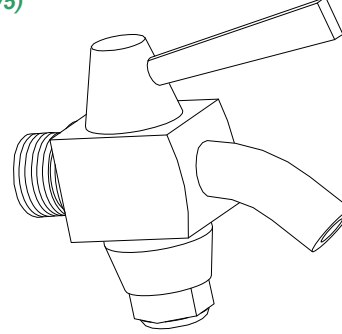

GEORDI BSP MALE SAMPLE VALVE

(SV1)

SIZE	PRICE
9mm	100.00

BSP SAMPLE VALVE C/W HTAIL

(SV4)

SIZE	PRICE
6mm	95.00
9mm	95.00
12mm	145.00

GEORDI HYG MALE SAMPLE VALVE

(SV2)

SIZE	PRICE
18mm	120.00

BSP SAMPLE VALVE C/W BEND

(SV5)

SIZE	PRICE
6mm	105.00
9mm	105.00
12mm	155.00

GEORDI BSP LOCKABLE SAMPLE VALVE

(SV3)

SIZE	PRICE
12mm	57.00

GEORDI F/FACE LOCKABLE SAMPLE VALVE

(SV6)

SIZE	PRICE
25mm	140.00

GEORDI FLAT FACED FLOAT VALVE

(FV) (FVB)

SIZE	PRICE
25mm	475.00

SPARE BALLS FOR FLOAT

SIZE	PRICE
76mm	70.00
100mm	85.00
125mm	95.00
150mm	125.00
200mm	150.00
250mm	200.00