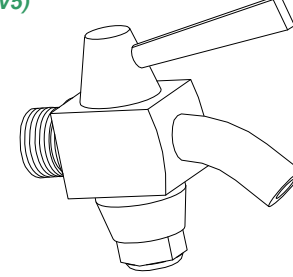

GEORDI BSP MALE SAMPLE VALVE

(SV1)

SIZE	PRICE
9mm	135.00

BSP SAMPLE VALVE C/W HTAIL

(SV4)

SIZE	PRICE
6mm	176.00
9mm	176.00
12mm	207.00

GEORDI HYG MALE SAMPLE VALVE

(SV2)

SIZE	PRICE
18mm	170.00

BSP SAMPLE VALVE C/W BEND

(SV5)

SIZE	PRICE
6mm	176.00
9mm	176.00
12mm	207.00

GEORDI BSP LOCKABLE SAMPLE VALVE

(SV3)

SIZE	PRICE
12mm	70.00

Spare PTFE Bush & O-Ring
(SV7)

PRICE	
6.00	

GEORDI F/FACE LOCKABLE SAMPLE VALVE

(SV6)

SIZE	PRICE
25mm	198.00

Spare PTFE Bush & O-Ring
(SV8)

PRICE	
12.00	

GEORDI HYGIENIC FLOAT VALVE

(FV) (FVB)

SPARE BALLS

SIZE	DIAM	PRICE
12mm	110mm	48.00
18mm	160mm	96.00
25mm	160mm	96.00