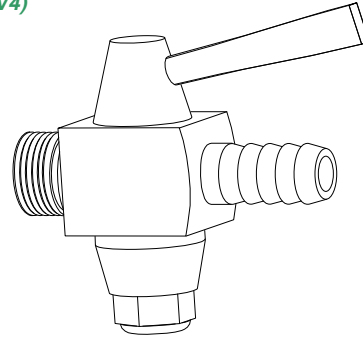

GEORDI BSP MALE SAMPLE VALVE

(SV1)

SIZE	PRICE
9mm	100.00

BSP SAMPLE VALVE C/W HTAIL

(SV4)

SIZE	PRICE
6mm	95.00
9mm	95.00
12mm	145.00

GEORDI HYG MALE SAMPLE VALVE

(SV2)

SIZE	PRICE
18mm	120.00

BSP SAMPLE VALVE C/W BEND

(SV5)

SIZE	PRICE
6mm	105.00
9mm	105.00
12mm	155.00

GEORDI BSP LOCKABLE SAMPLE VALVE

(SV3)

SIZE	PRICE
12mm	57.00

GEORDI F/FACE LOCKABLE SAMPLE VALVE

(SV6)

SIZE	PRICE
25mm	140.00

GEORDI FLAT FACED FLOAT VALVE

(FV) (FVB)

SIZE	PRICE
25mm	475.00

SPARE BALLS FOR FLOAT

SIZE	PRICE
76mm	70.00
100mm	85.00
125mm	95.00
150mm	125.00
200mm	150.00
250mm	200.00