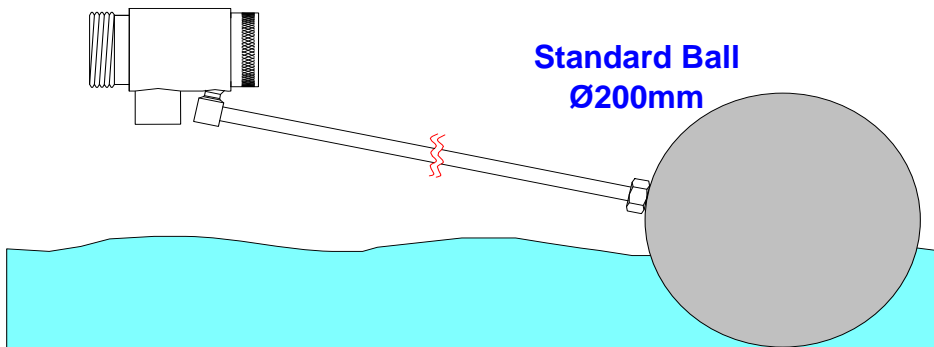

SIZE	PRICE
18mm	120.00

BSP SAMPLE VALVE C/W BEND

(SV5)

SIZE	PRICE
6mm	105.00
9mm	105.00
12mm	155.00

GEORDI BSP LOCKABLE SAMPLE VALVE

(SV3)

SIZE	PRICE
12mm	57.00

GEORDI F/FACE LOCKABLE SAMPLE VALVE

(SV6)

SIZE	PRICE
25mm	140.00

GEORDI FLAT FACED FLOAT VALVE

(FV) (FVB)

SIZE	PRICE
25mm	475.00

SPARE BALLS FOR FLOAT

SIZE	PRICE
76mm	70.00
100mm	85.00
125mm	95.00
150mm	125.00
200mm	150.00
250mm	200.00