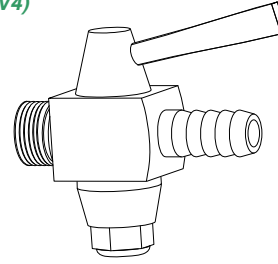

GEORDI BSP MALE SAMPLE VALVE

(SV1)

SIZE	PRICE
9mm	135.00

BSP SAMPLE VALVE C/W HTAIL

(SV4)

SIZE	PRICE
6mm	176.00
9mm	176.00
12mm	207.00

GEORDI HYG MALE SAMPLE VALVE

(SV2)

SIZE	PRICE
18mm	170.00

BSP SAMPLE VALVE C/W BEND

(SV5)

SIZE	PRICE
6mm	176.00
9mm	176.00
12mm	207.00

GEORDI BSP LOCKABLE SAMPLE VALVE

(SV3)

SIZE	PRICE
12mm	70.00

Spare PTFE Bush & O-Ring
(SV7)

PRICE	
6.00	

GEORDI F/FACE LOCKABLE SAMPLE VALVE

(SV6)

SIZE	PRICE
25mm	198.00

Spare PTFE Bush & O-Ring
(SV8)

PRICE	
12.00	

GEORDI HYGIENIC FLOAT VALVE

(FV) (FVB)

SPARE BALLS

SIZE	DIAM	PRICE
12mm	110mm	48.00
18mm	160mm	96.00
25mm	160mm	96.00