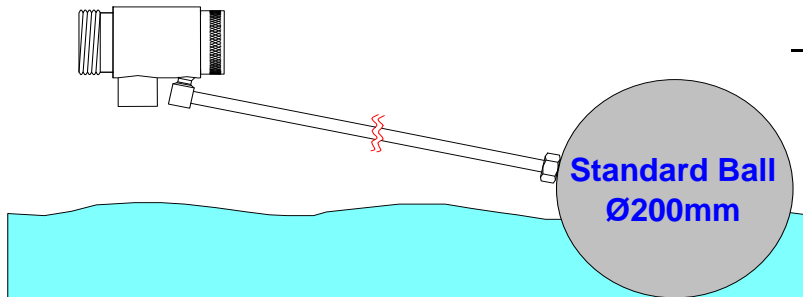

SIZE	PRICE
18mm	170.00

BSP SAMPLE VALVE C/W BEND

(SV5)

SIZE	PRICE
6mm	176.00
9mm	176.00
12mm	207.00

GEORDI BSP LOCKABLE SAMPLE VALVE

(SV3)

SIZE	PRICE
12mm	70.00

Spare PTFE Bush & O-Ring
(SV7)

PRICE	
6.00	

GEORDI F/FACE LOCKABLE SAMPLE VALVE

(SV6)

SIZE	PRICE
25mm	198.00

Spare PTFE Bush & O-Ring
(SV8)

PRICE	
12.00	

GEORDI HYGIENIC FLOAT VALVE

(FV) (FVB)

COMPLETE VALVE		SPARE BALLS	
SIZE	PRICE	SIZE	PRICE
25mm	635.00	76mm	90.00
		100mm	105.00
		125mm	115.00
		150mm	155.00
		200mm	180.00
		250mm	240.00

BSP INDUSTRIAL FLOAT VALVES

(FVBSP)

(FVBSPB)

SIZE	PRICE
12mm	150.00
18mm	210.00
25mm	220.00

SPARE BALLS

SIZE	DIAM	PRICE
12mm	110mm	48.00
18mm	160mm	96.00
25mm	160mm	96.00