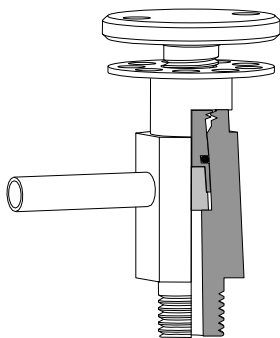

GEORDI BSP MALE SAMPLE VALVE

(SV1)

SIZE	PRICE
9mm	100.00

BSP SAMPLE VALVE C/W HTAIL

(SV4)

SIZE	PRICE
6mm	95.00
9mm	95.00
12mm	145.00

GEORDI HYG MALE SAMPLE VALVE

(SV2)

SIZE	PRICE
18mm	120.00

BSP SAMPLE VALVE C/W BEND

(SV5)

SIZE	PRICE
6mm	105.00
9mm	105.00
12mm	155.00

GEORDI BSP LOCKABLE SAMPLE VALVE

(SV3)

SIZE	PRICE
12mm	57.00

GEORDI F/FACE LOCKABLE SAMPLE VALVE

(SV6)

SIZE	PRICE
25mm	140.00

GEORDI FLAT FACED FLOAT VALVE

(FV) (FVB)

SIZE	PRICE
25mm	475.00

SPARE BALLS FOR FLOAT

SIZE	PRICE
76mm	70.00
100mm	85.00
125mm	95.00
150mm	125.00
200mm	150.00
250mm	200.00