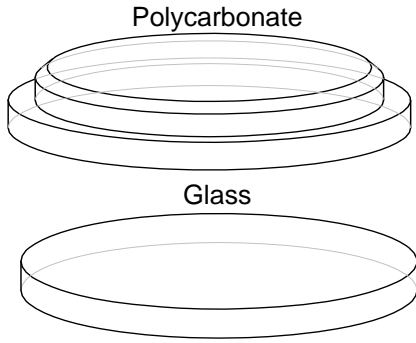

# BULLSEYE / PORTHOLE SPARE LENS

SIZE	POLY-CARBONATE	STD ARMOUR PLATE GLASS	H/DTY ARMOUR PLATE GLASS
25mm	25.00	65.00	90.00
38mm	25.00	65.00	90.00
50mm	25.00	65.00	90.00
63mm	30.00	65.00	90.00
76mm	30.00	65.00	100.00
100mm	33.00	65.00	110.00
125mm	75.00	100.00	150.00
150mm	80.00	120.00	175.00
	(SG1)	(SG2)	(SG3)

\* std Armour Plate Lens: 6mm Thick H/Duty: 12mm Thick

# UNION/LANTERN SPARE PARTS

SIZE	GLASS	POLY-CARBONATE	EPDM SET	TEFLON SET
25mm	45.00	25.00	14.00	38.00
38mm	50.00	25.00	15.00	45.00
50mm	55.00	25.00	15.00	52.00
63mm	61.00	35.00	15.00	58.00
76mm	75.00	35.00	16.00	73.00
100mm	95.00	35.00	20.00	95.00
150mm	165.00	-	40.00	160.00
	(SG4)	(SG5)	(SG6)	(SG7)

# GEORDI HYGIENIC SWING JOINT

(SJH) (SJHS)

SIZE	PRICE	SEAL KIT
25mm	250.00	35.00
38mm	290.00	44.00
50mm	315.00	48.00
63mm	340.00	52.00
76mm	370.00	55.00
100mm	475.00	62.00
150mm	1000.00	100.00

\*150mm uses Round / Slotted Nut