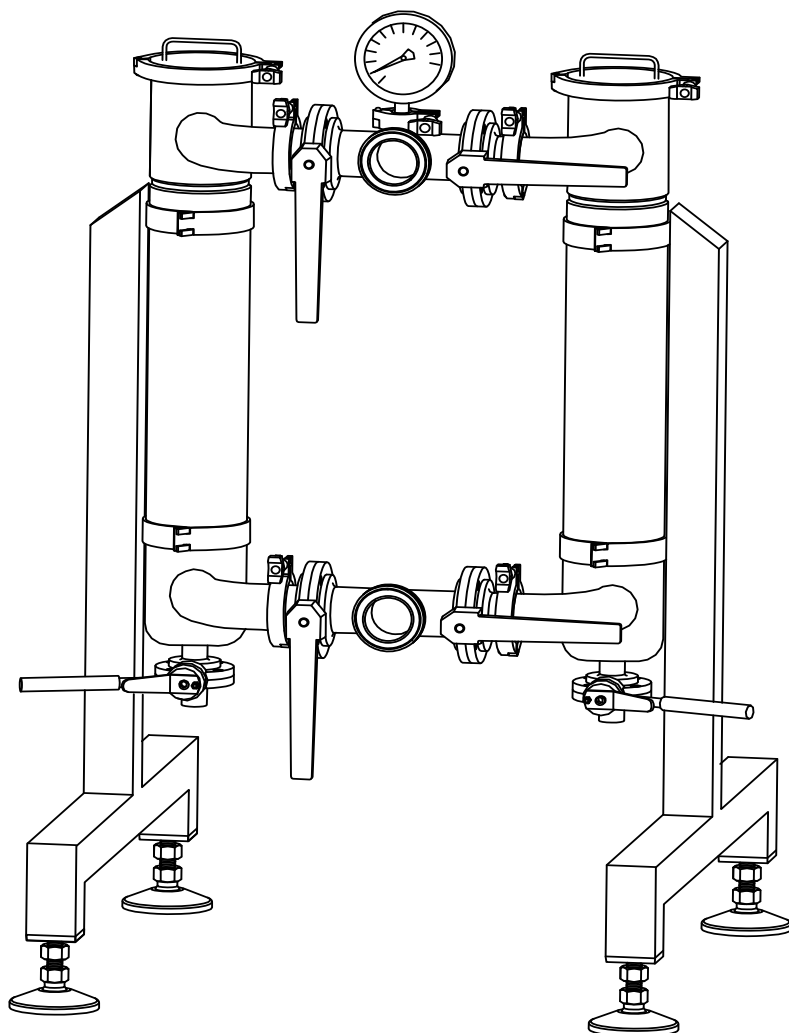

GEORDI DUPLEX STRAINERS

(STD)
(STDF)

c/w PERF Sheet Basket

| SIZE | PRICE |
|-------|----------|
| 25mm | 3700.00 |
| 38mm | 3800.00 |
| 50mm | 4400.00 |
| 63mm | 5000.00 |
| 76mm | 5500.00 |
| 100mm | 6000.00 |
| 150mm | 10000.00 |

Inc Fine Mesh Basket

| SIZE | PRICE |
|-------|----------|
| 25mm | 4625.00 |
| 38mm | 4750.00 |
| 50mm | 5500.00 |
| 63mm | 6250.00 |
| 76mm | 7425.00 |
| 100mm | 8100.00 |
| 150mm | 13500.00 |

***NOTE: Budget prices only.**

Available with 1 (std) or 2 pressure gauges. Also available with optional draining valves.

GEORDI UNION STRAINER

(STU)

| SIZE | PRICE |
|-------|--------|
| 50mm | 130.00 |
| 63mm | 135.00 |
| 76mm | 145.00 |
| 100mm | 175.00 |
| 125mm | 350.00 |
| 150mm | 350.00 |
| 200mm | 550.00 |

BSP "Y" STRAINER

(STBPY)
(ST6)

| SIZE | PRICE |
|------|--------|
| 12mm | 30.00 |
| 18mm | 47.00 |
| 25mm | 56.00 |
| 31mm | 75.00 |
| 38mm | 85.00 |
| 50mm | 128.00 |