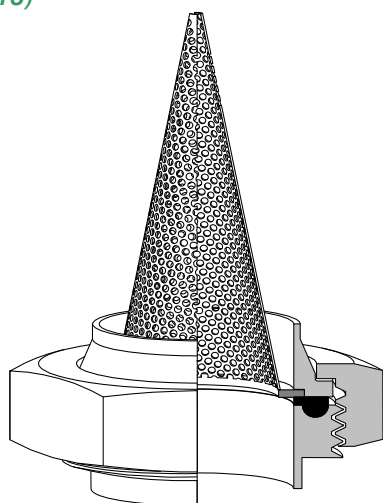

GEORDI DUPLEX STRAINERS

(STD)
(STDF)

c/w PERF Sheet Basket

| SIZE | PRICE |
|-------|----------|
| 25mm | 3700.00 |
| 38mm | 3800.00 |
| 50mm | 4400.00 |
| 63mm | 5000.00 |
| 76mm | 5500.00 |
| 100mm | 6000.00 |
| 150mm | 10000.00 |

Inc Fine Mesh Basket

| SIZE | PRICE |
|-------|----------|
| 25mm | 4625.00 |
| 38mm | 4750.00 |
| 50mm | 5500.00 |
| 63mm | 6250.00 |
| 76mm | 7425.00 |
| 100mm | 8100.00 |
| 150mm | 13500.00 |

***NOTE: Budget prices only.**

Available with 1 (std) or 2 pressure gauges. Also available with optional draining valves.

GEORDI UNION STRAINER

(STU)

| SIZE | PRICE |
|-------|--------|
| 50mm | 130.00 |
| 63mm | 135.00 |
| 76mm | 145.00 |
| 100mm | 175.00 |
| 125mm | 350.00 |
| 150mm | 350.00 |
| 200mm | 550.00 |

BSP "Y" STRAINER

(STBPY)
(ST6)

| SIZE | PRICE |
|------|--------|
| 12mm | 30.00 |
| 18mm | 47.00 |
| 25mm | 56.00 |
| 31mm | 75.00 |
| 38mm | 85.00 |
| 50mm | 128.00 |