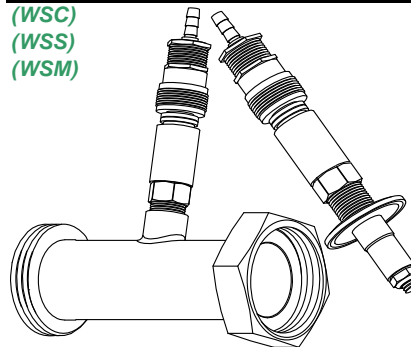

WINE BRASS NUT

(WBN)

SIZE	PRICE
25mm	33.00
38mm	35.00
50mm	37.00
63mm	48.00
76mm	50.00
100mm	72.00

RACKING PLATES

(WRP)

SIZE	PRICE
50mm	225.00

Material Grade: 316

WINE S/S WING NUT

(WBN)

SIZE	PRICE
50mm	38.00
76mm	52.00
100mm	75.00

Material Grade: 304

SPARGERS

(WSC)

(WSS)

(WSM)

Part	PRICE
Complete	390.00
Sparger only	275.00
Manifold only	115.00

Spargers available with
[BSP or Ferrule connections](#)

Material Grade: 316

WINE S/S SLOTTED NUT

(WSN)

SIZE	PRICE
25mm	45.00
38mm	50.00
50mm	38.00
63mm	60.00
76mm	52.00
100mm	75.00

Material Grade: 304

BARREL SPEARS

(WBS)

SIZE	PRICE
38mm	150.00
50mm	175.00

Material Grade: 316

VALENCHES

TYPE	PRICE
STRAIGHT	130.00

SIZE	PRICE
CURVED	145.00

SIZE	PRICE
EX CURVED	200.00

Material Grade: 316