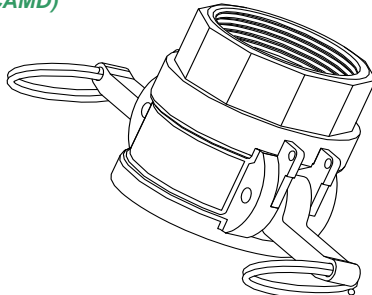

## MALE CAMLOCK HOSETAIL

(CAME)

SIZE	PRICE
12mm	10.00
18mm	11.50
25mm	13.50
31mm	19.50
38mm	26.50
50mm	35.50
63mm	71.50
76mm	98.50
100mm	150.00
150mm	258.00

Material Grade: 316

## FEMALE CAMLOCK > MALE BSP

(CAMB)

SIZE	PRICE
12mm	12.50
18mm	14.00
25mm	18.00
31mm	30.00
38mm	32.00
50mm	38.50
63mm	65.50
76mm	84.50
100mm	105.00
150mm	304.00

Material Grade: 316

## FEMALE CAMLOCK > FEMALE BSP

(CAMD)

SIZE	PRICE
12mm	13.50
18mm	13.50
25mm	18.00
31mm	24.50
38mm	31.00
50mm	38.50
63mm	60.00
76mm	74.50
100mm	112.50
150mm	345.00

Material Grade: 316