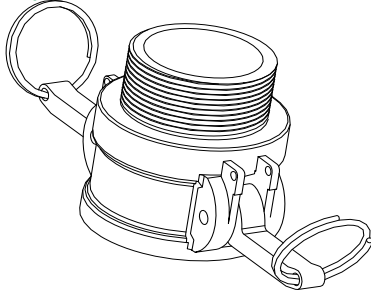

## MALE CAMLOCK HOSETAIL

(CAME)

SIZE	PRICE
12mm	10.00
18mm	11.50
25mm	13.50
31mm	19.50
38mm	26.50
50mm	35.50
63mm	71.50
76mm	98.50
100mm	150.00
150mm	258.00

Material Grade: 316

## FEMALE CAMLOCK > MALE BSP

(CAMB)

SIZE	PRICE
12mm	12.50
18mm	14.00
25mm	18.00
31mm	30.00
38mm	32.00
50mm	38.50
63mm	65.50
76mm	84.50
100mm	105.00
150mm	304.00

Material Grade: 316

## FEMALE CAMLOCK > FEMALE BSP

(CAMD)

SIZE	PRICE
12mm	13.50
18mm	13.50
25mm	18.00
31mm	24.50
38mm	31.00
50mm	38.50
63mm	60.00
76mm	74.50
100mm	112.50
150mm	345.00

Material Grade: 316