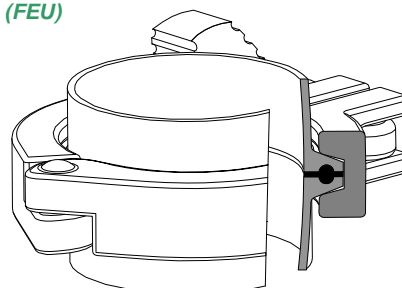

(FEC)

Material Grade: 316

SIZE	PRICE
12mm	13.00
18mm	13.00
25mm	5.00
31mm	5.00
38mm	5.00
50mm	7.00
63mm	10.00
76mm	13.50
100mm	27.50
150mm	90.00
200mm	145.00
250mm	185.00
300mm	275.00

FERRULE EXTENDED LEG

(FEE)

Material Grade: 316

SIZE	PRICE
12mm	12.00
18mm	12.00
25mm	21.00
31mm	21.00
38mm	21.00
50mm	23.00
63mm	27.00
76mm	33.00
100mm	46.00

FERRULE UNION C/W EPDM SEAL

(FEU)

SIZE	PRICE
12mm	19.80
18mm	19.80
25mm	20.20
31mm	22.50
38mm	20.20
50mm	23.50
63mm	30.50
76mm	37.90
100mm	50.00
150mm	191.50
200mm	266.00
250mm	445.00
300mm	659.00