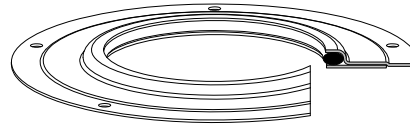

CEILING PLATE - PLAIN

(CP)

Material Grade: 316

SIZE	PRICE
12mm	10.00
18mm	10.00
25mm	10.00
31mm	10.00
38mm	10.00
50mm	11.00
63mm	12.00
76mm	13.00
100mm	14.00
125mm	20.00
150mm	20.00

CEILING PLATE C/W ORING

(CPOR)

Material Grade: 316

SIZE	PRICE
12mm	-
18mm	16.00
25mm	17.00
31mm	18.50
38mm	19.00
50mm	22.00
63mm	27.50
76mm	35.50
100mm	45.00
125mm	-
150mm	123.00

PIPETITES

SIZE RANGE	PRICE
0 - 25mm	37.00
0 - 65mm	37.00
0 - 95mm	48.00
70 - 135mm	77.00
100 - 180mm	120.00

Made from food grade
high temperature
silicone.

TUBE END CAP

(TEC)

Material Grade: 316

SIZE	PRICE
12mm	10.00
18mm	10.00
25mm	10.00
31mm	10.50
38mm	11.00
50mm	11.50
63mm	12.50
76mm	15.00
100mm	18.00
125mm	25.00
150mm	30.00
200mm	45.00
250mm	60.00
300mm	80.00
350mm	200.00
400mm	220.00

TUBE ANGLE RING

SIZE	PRICE
76mm	32.00
100mm	38.00
125mm	42.00
150mm	46.00
200mm	53.00
250mm	88.00
300mm	100.00
350mm	153.00
400mm	171.00
450mm	194.00
500mm	216.00
600mm	260.00

TUBE STUB END

(TSE)

SIZE	PRICE
12mm	8.00
18mm	8.00
25mm	8.00
31mm	10.00
38mm	10.00
50mm	10.00
63mm	13.00
76mm	16.00
100mm	22.00
125mm	28.00
150mm	34.00