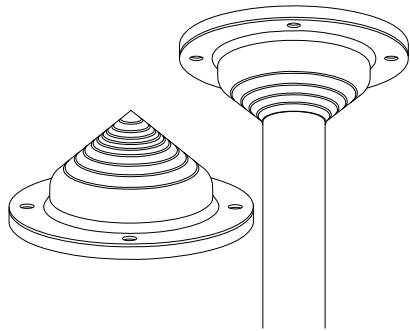

CEILING PLATE - PLAIN

(CP)

Material Grade: 316

SIZE	PRICE
12mm	10.00
18mm	10.00
25mm	10.00
31mm	10.00
38mm	10.00
50mm	11.00
63mm	12.00
76mm	13.00
100mm	14.00
125mm	20.00
150mm	20.00

CEILING PLATE C/W ORING

(CPOR)

Material Grade: 316

SIZE	PRICE
12mm	-
18mm	16.00
25mm	17.00
31mm	18.50
38mm	19.00
50mm	22.00
63mm	27.50
76mm	35.50
100mm	45.00
125mm	-
150mm	123.00

PIPETITES

SIZE RANGE	PRICE
0 - 25mm	37.00
0 - 65mm	37.00
0 - 95mm	48.00
70 - 135mm	77.00
100 - 180mm	120.00

Made from food grade
high temperature
silicone.

TUBE END CAP

(TEC)

Material Grade: 316

SIZE	PRICE
12mm	10.00
18mm	10.00
25mm	10.00
31mm	10.50
38mm	11.00
50mm	11.50
63mm	12.50
76mm	15.00
100mm	18.00
125mm	25.00
150mm	30.00
200mm	45.00
250mm	60.00
300mm	80.00
350mm	200.00
400mm	220.00

TUBE ANGLE RING

SIZE	PRICE
76mm	32.00
100mm	38.00
125mm	42.00
150mm	46.00
200mm	53.00
250mm	88.00
300mm	100.00
350mm	153.00
400mm	171.00
450mm	194.00
500mm	216.00
600mm	260.00

TUBE STUB END

(TSE)

SIZE	PRICE
12mm	8.00
18mm	8.00
25mm	8.00
31mm	10.00
38mm	10.00
50mm	10.00
63mm	13.00
76mm	16.00
100mm	22.00
125mm	28.00
150mm	34.00